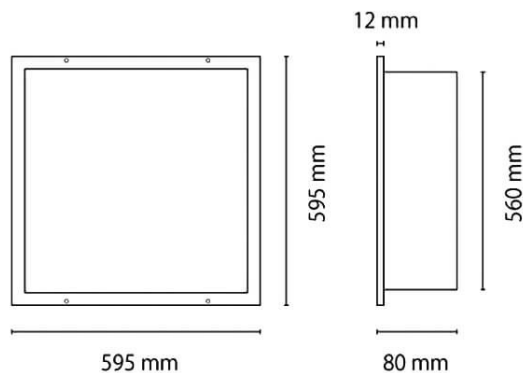

CLEAN-PANEL

Lavov recessed fixture from the family CLEAN-PANEL with a power of 40W and an optics 90 degrees and UGR19 . CCT 3000K. With a total lumen output of 4800lm and a luminous efficiency of 120lm/W.DALI driver. Made in iron sheet powder coated and finished in White color. IP65 degree of protection.

Item code	86.R008.1393.01
Product type	Indoor
Category	Recessed Fixtures
Family	CLEAN-PANEL
Subfamily	CLEAN-PANEL
Pictograms	

Dimensions

Product dimensions (mm) **600x600x80**

Scheme

Product	
Real power (W)	40
Real luminous flux (Lm)	4800
Luminous efficiency (Lm/W)	120
Beam angle (°)	90
Life time (h)	50000h L80B10
IP	65
Colour	White
U. G. R	<19
Chip Brand	Seoul
Control gear included	Yes
Control gear	DALI
Colour temperature (K)	3000
Colour consistency (SDCM)	SDCM<3
CRI	80