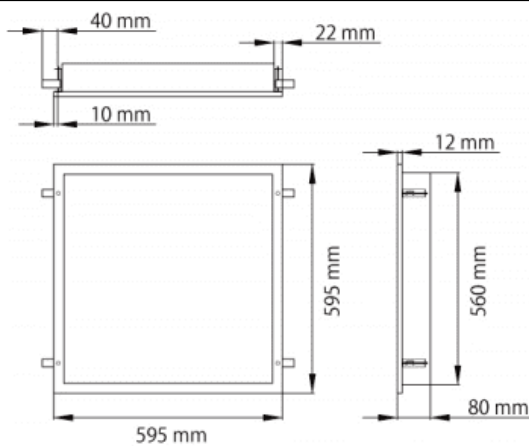

CLEAN-PANEL

Lavov recessed fixture from the family CLEAN-PANEL with a power of 40W and an optics 90 degrees and UGR<19 . CCT 3000K. With a total lumen output of 4800lm and a luminous efficiency of 120lm/W.DALI driver. Made in iron sheet powder coated and finished in White color. IP65 degree of protection.

Dimensions

Product dimensions (mm) **595*595*80**

Scheme

Item code	86.R008.1393.01
Product type	Indoor
Category	Recessed Fixtures
Family	CLEAN-PANEL
Subfamily	CLEAN-PANEL
Pictograms	

Product	
Real power (W)	40
Real luminous flux (Lm)	4800
Luminous efficiency (Lm/W)	120
Beam angle (º)	90
Life time (h)	50000h L80B10
IP	65
Colour	White
U. G. R	<19
Chip Brand	Seoul
Control gear included	Yes
Control gear	DALI
Colour temperature (K)	3000
Colour consistency (SDCM)	SDCM<3
CRI	80