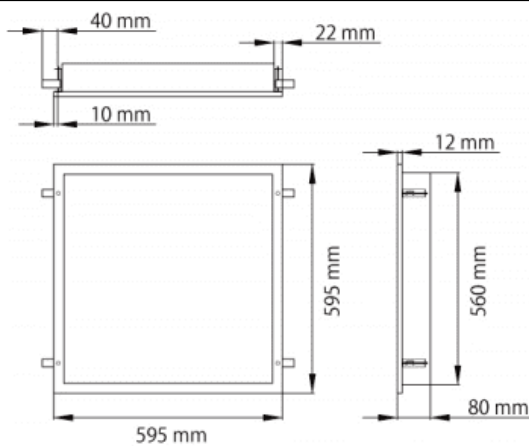

CLEAN-PANEL

Lavov recessed fixture from the family CLEAN-PANEL with a power of 40W and an optics 90 degrees and UGR<19 . CCT 4000K. With a total lumen output of 4800lm and a luminous efficiency of 120lm/W.On-Off driver. Made in iron sheet powder coated and finished in White color. IP65 degree of protection.

Dimensions

Product dimensions (mm) **595*595*80**

Scheme

Item code	86.R008.1491.01
Product type	Indoor
Category	Recessed Fixtures
Family	CLEAN-PANEL
Subfamily	CLEAN-PANEL
Pictograms	

Product	
Real power (W)	40
Real luminous flux (Lm)	4800
Luminous efficiency (Lm/W)	120
Beam angle (&ordm;)	90
Life time (h)	50000h L80B10
IP	65
Colour	White
U. G. R	<19
Chip Brand	Seoul
Control gear included	Yes
Control gear	On-Off
Colour temperature (K)	4000
Colour consistency (SDCM)	SDCM<3
CRI	80