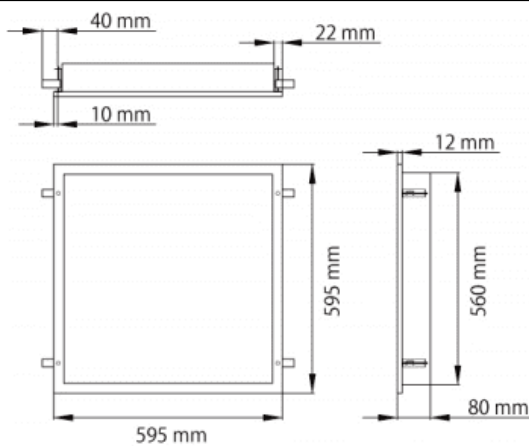

**CLEAN-PANEL**

Lavov recessed fixture from the family CLEAN-PANEL with a power of 40W and an optics 90 degrees and UGR<19 . CCT 4000K. With a total lumen output of 4800lm and a luminous efficiency of 120lm/W.On-Off driver. Made in iron sheet powder coated and finished in White color. IP65 degree of protection.

**Dimensions**

Product dimensions (mm) **595\*595\*80**

**Scheme**

Item code	<b>86.R008.1491.01</b>
Product type	<b>Indoor</b>
Category	<b>Recessed Fixtures</b>
Family	<b>CLEAN-PANEL</b>
Subfamily	<b>CLEAN-PANEL</b>
Pictograms	

<b>Product</b>	
Real power (W)	<b>40</b>
Real luminous flux (Lm)	<b>4800</b>
Luminous efficiency (Lm/W)	<b>120</b>
Beam angle (°)	<b>90</b>
Life time (h)	<b>50000h L80B10</b>
IP	<b>65</b>
Colour	<b>White</b>
U. G. R	<b>19</b>
Chip Brand	<b>Seoul</b>
Control gear included	<b>Yes</b>
Control gear	<b>On-Off</b>
Light source	<b>LED</b>
Type of LED	<b>SMD</b>
Colour temperature (K)	<b>4000</b>
Colour consistency (SDCM)	<b>SDCM3</b>
CRI	<b>80</b>