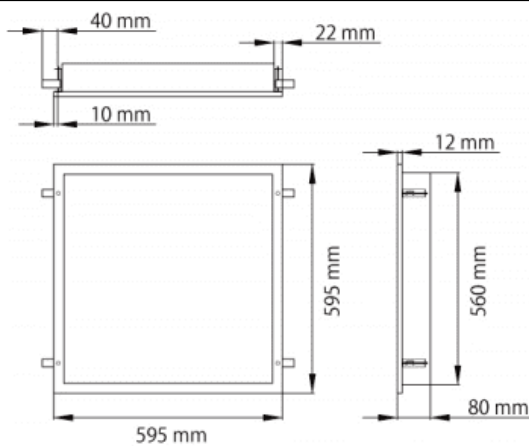

CLEAN-PANEL

Lavov recessed fixture from the family CLEAN-PANEL with a power of 40W and an optics 90 degrees and UGR<19 . CCT 4000K. With a total lumen output of 4800lm and a luminous efficiency of 120lm/W.DALI driver. Made in iron sheet powder coated and finished in White color. IP65 degree of protection.

Dimensions

Product dimensions (mm) **595*595*80**

Scheme

Item code	86.R008.1493.01
Product type	Indoor
Category	Recessed Fixtures
Family	CLEAN-PANEL
Subfamily	CLEAN-PANEL
Pictograms	

Product	
Real power (W)	40
Real luminous flux (Lm)	4800
Luminous efficiency (Lm/W)	120
Beam angle (º)	90
Life time (h)	50000h L80B10
IP	65
Colour	White
U. G. R	<19
Chip Brand	Seoul
Control gear included	Yes
Control gear	DALI
Colour temperature (K)	4000
Colour consistency (SDCM)	SDCM<3
CRI	80