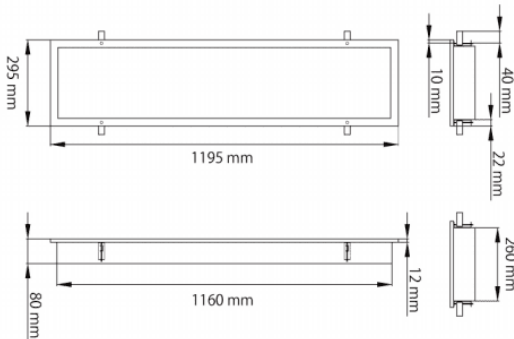

**CLEAN-PANEL**

Lavov recessed fixture from the family CLEAN-PANEL with a power of 40W and an optics 90 degrees and UGR<19 . CCT 3000K. With a total lumen output of 4800lm and a luminous efficiency of 120lm/W.On-Off driver. Made in iron sheet powder coated and finished in White color. IP65 degree of protection.

**Dimensions**

**Product dimensions (mm)** **1195\*295\*80**

**Scheme**

<b>Item code</b>	<b>86.R008.2391.01</b>
<b>Product type</b>	<b>Indoor</b>
<b>Category</b>	<b>Recessed Fixtures</b>
<b>Family</b>	<b>CLEAN-PANEL</b>
<b>Subfamily</b>	<b>CLEAN-PANEL</b>
<b>Pictograms</b>	

<b>Product</b>	
<b>Real power (W)</b>	<b>40</b>
<b>Real luminous flux (Lm)</b>	<b>4800</b>
<b>Luminous efficiency (Lm/W)</b>	<b>120</b>
<b>Beam angle (&amp;ordm;)</b>	<b>90</b>
<b>Life time (h)</b>	<b>50000h L80B10</b>
<b>IP</b>	<b>65</b>
<b>Colour</b>	<b>White</b>
<b>U. G. R</b>	<b>&lt;19</b>
<b>Chip Brand</b>	<b>Seoul</b>
<b>Control gear included</b>	<b>Yes</b>
<b>Control gear</b>	<b>On-Off</b>
<b>Colour temperature (K)</b>	<b>3000</b>
<b>Colour consistency (SDCM)</b>	<b>SDCM&lt;3</b>
<b>CRI</b>	<b>80</b>