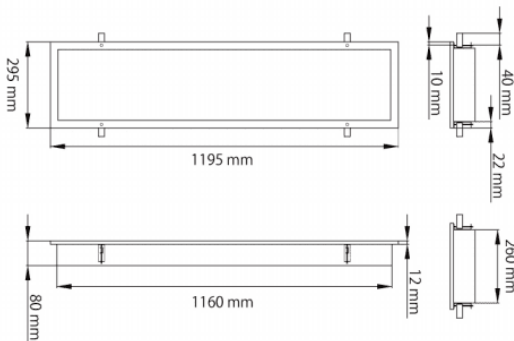

CLEAN-PANEL

Lavov recessed fixture from the family CLEAN-PANEL with a power of 40W and an optics 90 degrees and UGR<19 . CCT 3000K. With a total lumen output of 4800lm and a luminous efficiency of 120lm/W.On-Off driver. Made in iron sheet powder coated and finished in White color. IP65 degree of protection.

Dimensions

Product dimensions (mm) **1195*295*80**

Scheme

Item code	86.R008.2391.01
Product type	Indoor
Category	Recessed Fixtures
Family	CLEAN-PANEL
Subfamily	CLEAN-PANEL
Pictograms	

Product	
Real power (W)	40
Real luminous flux (Lm)	4800
Luminous efficiency (Lm/W)	120
Beam angle (°)	90
Life time (h)	50000h L80B10
IP	65
Colour	White
U. G. R	19
Chip Brand	Seoul
Control gear included	Yes
Control gear	On-Off
Light source	LED
Type of LED	SMD
Colour temperature (K)	3000
Colour consistency (SDCM)	SDCM3
CRI	80