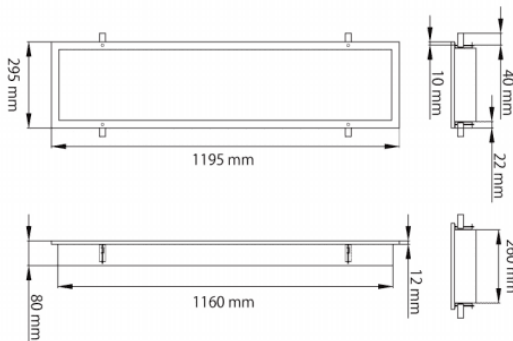

**CLEAN-PANEL**

Lavov recessed fixture from the family CLEAN-PANEL with a power of 40W and an optics 90 degrees and UGR<19 . CCT 3000K. With a total lumen output of 4800lm and a luminous efficiency of 120lm/W.DALI driver. Made in iron sheet powder coated and finished in White color. IP65 degree of protection.

**Dimensions**

**Product dimensions (mm)** **1195\*295\*80**

**Scheme**

|                     |                          |
|---------------------|--------------------------|
| <b>Item code</b>    | <b>86.R008.2393.01</b>   |
| <b>Product type</b> | <b>Indoor</b>            |
| <b>Category</b>     | <b>Recessed Fixtures</b> |
| <b>Family</b>       | <b>CLEAN-PANEL</b>       |
| <b>Subfamily</b>    | <b>CLEAN-PANEL</b>       |
| <b>Pictograms</b>   |                          |

|                                   |                      |
|-----------------------------------|----------------------|
| <b>Product</b>                    |                      |
| <b>Real power (W)</b>             | <b>40</b>            |
| <b>Real luminous flux (Lm)</b>    | <b>4800</b>          |
| <b>Luminous efficiency (Lm/W)</b> | <b>120</b>           |
| <b>Beam angle (&amp;ordm;)</b>    | <b>90</b>            |
| <b>Life time (h)</b>              | <b>50000h L80B10</b> |
| <b>IP</b>                         | <b>65</b>            |
| <b>Colour</b>                     | <b>White</b>         |
| <b>U. G. R</b>                    | <b>&lt;19</b>        |
| <b>Chip Brand</b>                 | <b>Seoul</b>         |
| <b>Control gear included</b>      | <b>Yes</b>           |
| <b>Control gear</b>               | <b>DALI</b>          |
| <b>Colour temperature (K)</b>     | <b>3000</b>          |
| <b>Colour consistency (SDCM)</b>  | <b>SDCM&lt;3</b>     |
| <b>CRI</b>                        | <b>80</b>            |