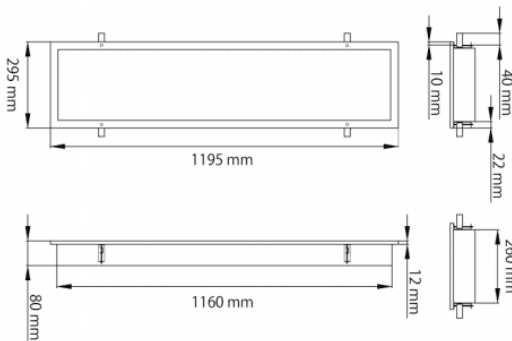

**CLEAN-PANEL**

Lavov recessed fixture from the family CLEAN-PANEL with a power of 40W and an optics 90 degrees and UGR<19 . CCT 4000K. With a total lumen output of 4800lm and a luminous efficiency of 120lm/W.On-Off driver. Made in iron sheet powder coated and finished in White color. IP65 degree of protection.

**Dimensions**

**Product dimensions (mm)** **1195\*295\*80**

**Scheme**

<b>Item code</b>	<b>86.R008.2491.01</b>
<b>Product type</b>	<b>Indoor</b>
<b>Category</b>	<b>Recessed Fixtures</b>
<b>Family</b>	<b>CLEAN-PANEL</b>
<b>Subfamily</b>	<b>CLEAN-PANEL</b>
<b>Pictograms</b>	

<b>Product</b>	
<b>Real power (W)</b>	<b>40</b>
<b>Real luminous flux (Lm)</b>	<b>4800</b>
<b>Luminous efficiency (Lm/W)</b>	<b>120</b>
<b>Beam angle (°)</b>	<b>90</b>
<b>Life time (h)</b>	<b>50000h L80B10</b>
<b>IP</b>	<b>65</b>
<b>Colour</b>	<b>White</b>
<b>U. G. R</b>	<b>19</b>
<b>Chip Brand</b>	<b>Seoul</b>
<b>Control gear included</b>	<b>Yes</b>
<b>Control gear</b>	<b>On-Off</b>
<b>Light source</b>	<b>LED</b>
<b>Type of LED</b>	<b>SMD</b>
<b>Colour temperature (K)</b>	<b>4000</b>
<b>Colour consistency (SDCM)</b>	<b>SDCM3</b>
<b>CRI</b>	<b>80</b>