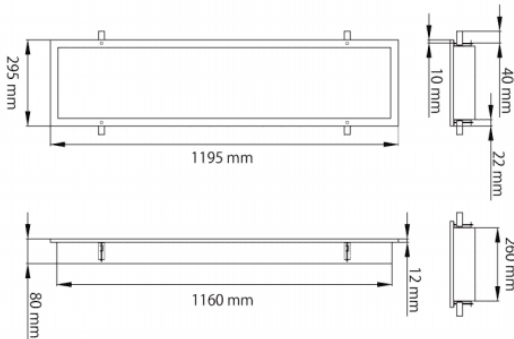

CLEAN-PANEL

Lavov recessed fixture from the family CLEAN-PANEL with a power of 40W and an optics 90 degrees and UGR<19 . CCT 4000K. With a total lumen output of 4800lm and a luminous efficiency of 120lm/W.On-Off driver. Made in iron sheet powder coated and finished in White color. IP65 degree of protection.

Dimensions

Product dimensions (mm) **1195*295*80**

Scheme

Item code	86.R008.2491.01
Product type	Indoor
Category	Recessed Fixtures
Family	CLEAN-PANEL
Subfamily	CLEAN-PANEL
Pictograms	

Product	
Real power (W)	40
Real luminous flux (Lm)	4800
Luminous efficiency (Lm/W)	120
Beam angle (&ordm;)	90
Life time (h)	50000h L80B10
IP	65
Colour	White
U. G. R	<19
Chip Brand	Seoul
Control gear included	Yes
Control gear	On-Off
Colour temperature (K)	4000
Colour consistency (SDCM)	SDCM<3
CRI	80