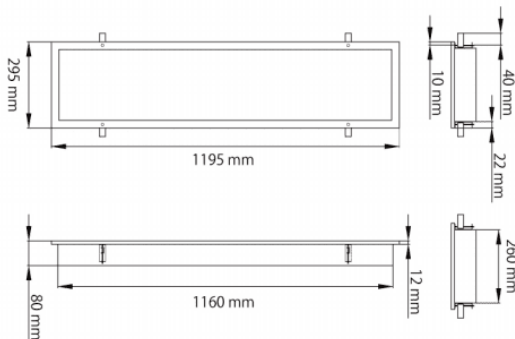

CLEAN-PANEL

Lavov recessed fixture from the family CLEAN-PANEL with a power of 40W and an optics 90 degrees and UGR<19 . CCT 4000K. With a total lumen output of 4800lm and a luminous efficiency of 120lm/W.DALI driver. Made in iron sheet powder coated and finished in White color. IP65 degree of protection.

Item code	86.R008.2493.01
Product type	Indoor
Category	Recessed Fixtures
Family	CLEAN-PANEL
Subfamily	CLEAN-PANEL
Pictograms	

Dimensions

Product dimensions (mm) **1195*295*80**

Scheme

Product	
Real power (W)	40
Real luminous flux (Lm)	4800
Luminous efficiency (Lm/W)	120
Beam angle (°)	90
Life time (h)	50000h L80B10
IP	65
Colour	White
U. G. R	19
Chip Brand	Seoul
Control gear included	Yes
Control gear	DALI
Light source	LED
Type of LED	SMD
Colour temperature (K)	4000
Colour consistency (SDCM)	SDCM3
CRI	80