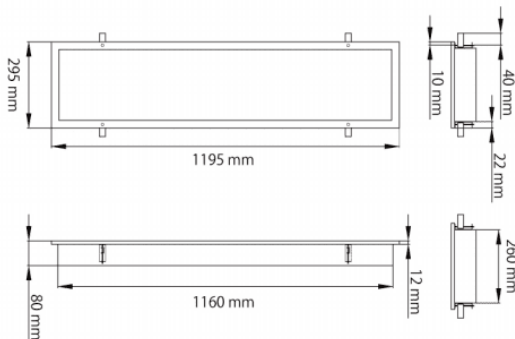

CLEAN-PANEL

Lavov recessed fixture from the family CLEAN-PANEL with a power of 40W and an optics 90 degrees and UGR<19 . CCT 4000K. With a total lumen output of 4800lm and a luminous efficiency of 120lm/W.DALI driver. Made in iron sheet powder coated and finished in White color. IP65 degree of protection.

Dimensions

Product dimensions (mm) **1195*295*80**

Scheme

Item code	86.R008.2493.01
Product type	Indoor
Category	Recessed Fixtures
Family	CLEAN-PANEL
Subfamily	CLEAN-PANEL
Pictograms	

Product	
Real power (W)	40
Real luminous flux (Lm)	4800
Luminous efficiency (Lm/W)	120
Beam angle (&ordm;)	90
Life time (h)	50000h L80B10
IP	65
Colour	White
U. G. R	<19
Chip Brand	Seoul
Control gear included	Yes
Control gear	DALI
Colour temperature (K)	4000
Colour consistency (SDCM)	SDCM<3
CRI	80