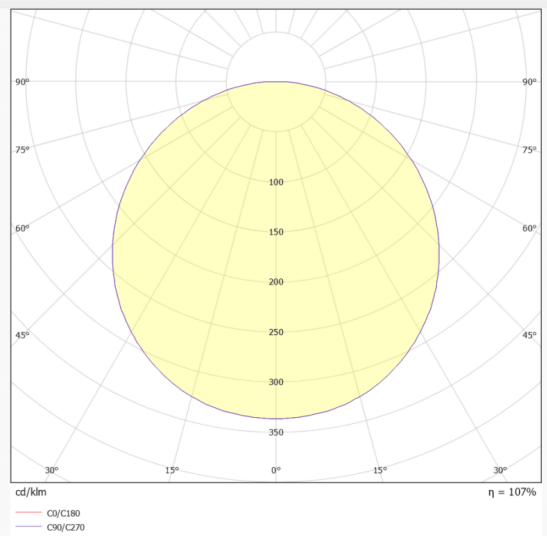

FRAMLESS PANEL

Lavov recessed luminaire from the family FRAMLESS PANEL with a power of 40W and a beam angle of 110°. UGR13. Finished in White colour. With a total lumen output of 4400lm and a luminous efficacy of 110lm/W. Made in Aluminum Frame + Steel. Driver On-Off. CCT 3000K. Dimensions 595x595x46mm.

Dimensions

Product dimensions (mm) **595x595x46**

Photometry

| | |
|--------------|-------------------|
| Item code | 86.R010.1301.01 |
| Product type | Indoor |
| Category | Recessed Fixtures |
| Family | FRAMLESS PANEL |
| Pictograms | |

| | |
|-----------------------------|---------------|
| Product | |
| Real power (W) | 40 |
| Real luminous flux (Lm) | 4400 |
| Luminous efficiency (Lm/W) | 110 |
| Beam angle (º) | 110 |
| Life time (h) | 50000h L80B10 |
| IP | 20 |
| Electrical class insulation | II |
| Colour | White |
| U. G. R | <13 |
| Control gear included | Yes |
| Control gear | On-Off |
| Colour temperature (K) | 3000 |
| Colour consistency (SDCM) | SDCM<6 |
| CRI | 80 |