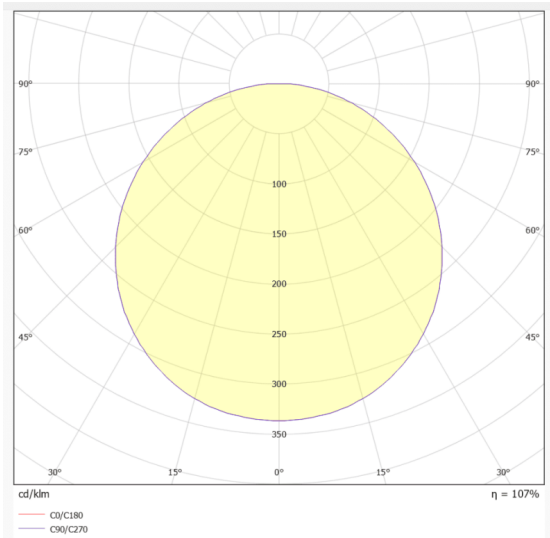

### FRAMLESS PANEL

Lavov recessed luminaire from the family FRAMLESS PANEL with a power of 40W and a beam angle of 110°. UGR13. Finished in White colour. With a total lumen output of 4400lm and a luminous efficacy of 110lm/W. Made in Aluminum Frame + Steel. Driver On-Off. CCT 3000K. Dimensions 595x595x46mm.

### Dimensions

Product dimensions (mm) **595x595x46**

### Photometry

Item code	86.R010.1301.01
Product type	Indoor
Category	Recessed Fixtures
Family	FRAMLESS PANEL
Pictograms	

Product	
Real power (W)	40
Real luminous flux (Lm)	4400
Luminous efficiency (Lm/W)	110
Beam angle (°)	110
Life time (h)	50000h L80B10
IP	20
Electrical class insulation	II
Colour	White
U. G. R	13
Control gear included	Yes
Control gear	On-Off
Light source	LED
Type of LED	SMD
Colour temperature (K)	3000
Colour consistency (SDCM)	SDCM6
CRI	80