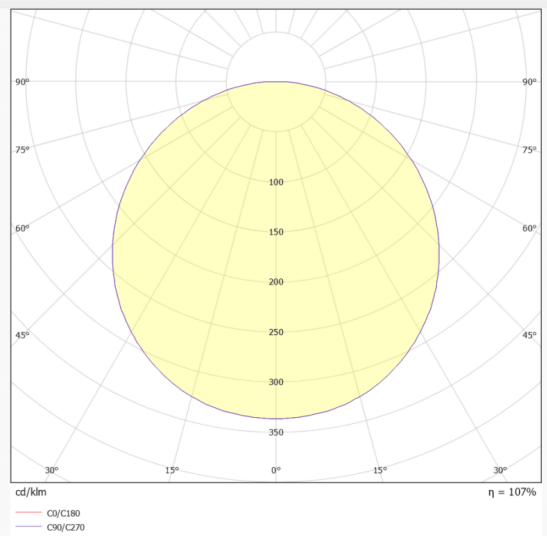

FRAMLESS PANEL

Lavov recessed luminaire from the family FRAMLESS PANEL with a power of 40W and a beam angle of 110°. UGR13. Finished in White colour. With a total lumen output of 4400lm and a luminous efficacy of 110lm/W. Made in Aluminum Frame + Steel. Driver DALI. CCT 3000K. Dimensions 595x595x46mm.

Dimensions

Product dimensions (mm) **595x595x46**

Photometry

Item code	86.R010.1303.01
Product type	Indoor
Category	Recessed Fixtures
Family	FRAMLESS PANEL
Pictograms	

Product	
Real power (W)	40
Real luminous flux (Lm)	4400
Luminous efficiency (Lm/W)	110
Beam angle (º)	110
Life time (h)	50000h L80B10
IP	20
Electrical class insulation	II
Colour	White
U. G. R	<13
Control gear included	Yes
Control gear	DALI
Colour temperature (K)	3000
Colour consistency (SDCM)	SDCM<6
CRI	80