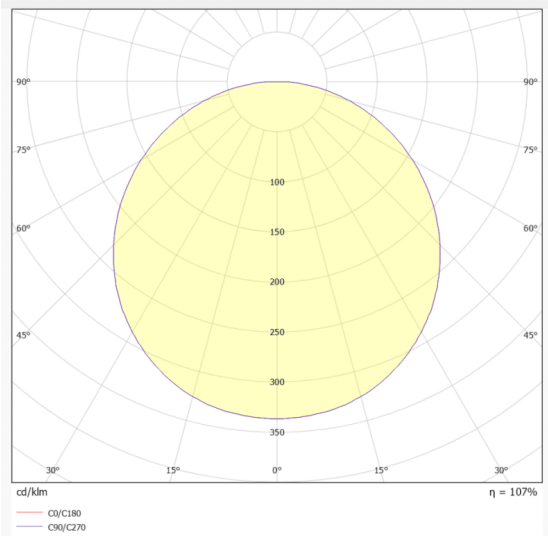

FRAMLESS PANEL

Lavov recessed luminaire from the family FRAMLESS PANEL with a power of 40W and a beam angle of 110°. UGR13. Finished in White colour. With a total lumen output of 4800lm and a luminous efficacy of 120lm/W. Made in Aluminum Frame + Steel. Driver On-Off. CCT 4000K. Dimensions 595x595x46mm.

Dimensions

Product dimensions (mm) **595x595x46**

Photometry

Item code	86.R010.1401.01
Product type	Indoor
Category	Recessed Fixtures
Family	FRAMLESS PANEL
Pictograms	

Product	
Real power (W)	40
Real luminous flux (Lm)	4800
Luminous efficiency (Lm/W)	120
Beam angle (°)	110
Life time (h)	50000h L80B10
IP	20
Electrical class insulation	II
Colour	White
U. G. R	13
Control gear included	Yes
Control gear	On-Off
Light source	LED
Type of LED	SMD
Colour temperature (K)	4000
Colour consistency (SDCM)	SDCM6
CRI	80