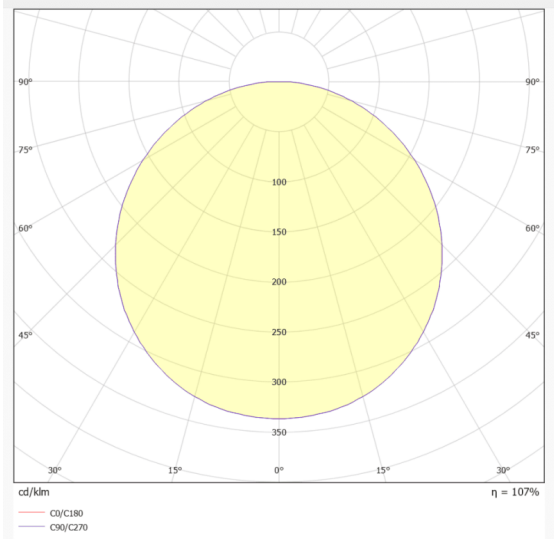

FRAMLESS PANEL

Lavov recessed luminaire from the family FRAMLESS PANEL with a power of 40W and a beam angle of 110°. UGR13. Finished in White colour. With a total lumen output of 4800lm and a luminous efficacy of 120lm/W. Made in Aluminum Frame + Steel. Driver On-Off. CCT 4000K. Dimensions 595x595x46mm.

| | |
|---------------------|--------------------------|
| Item code | 86.R010.1401.01 |
| Product type | Indoor |
| Category | Recessed Fixtures |
| Family | FRAMLESS PANEL |
| Pictograms | |

Dimensions

Product dimensions (mm) **595x595x46**

Photometry

| | |
|------------------------------------|----------------------|
| Product | |
| Real power (W) | 40 |
| Real luminous flux (Lm) | 4800 |
| Luminous efficiency (Lm/W) | 120 |
| Beam angle (&ordm;) | 110 |
| Life time (h) | 50000h L80B10 |
| IP | 20 |
| Electrical class insulation | II |
| Colour | White |
| U. G. R | <13 |
| Control gear included | Yes |
| Control gear | On-Off |
| Colour temperature (K) | 4000 |
| Colour consistency (SDCM) | SDCM<6 |
| CRI | 80 |