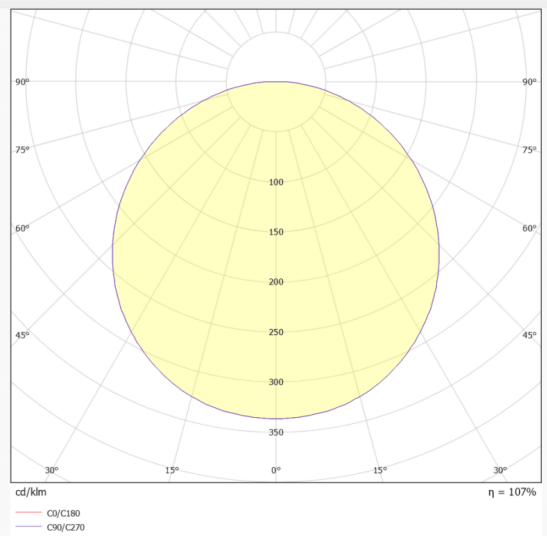

### FRAMLESS PANEL

Lavov recessed luminaire from the family FRAMLESS PANEL with a power of 40W and a beam angle of 110°. UGR13. Finished in White colour. With a total lumen output of 4800lm and a luminous efficacy of 120lm/W. Made in Aluminum Frame + Steel. Driver DALI. CCT 4000K. Dimensions 595x595x46mm.

### Dimensions

Product dimensions (mm) **595x595x46**

### Photometry

Item code	<b>86.R010.1403.01</b>
Product type	<b>Indoor</b>
Category	<b>Recessed Fixtures</b>
Family	<b>FRAMLESS PANEL</b>
Pictograms	

<b>Product</b>	
Real power (W)	<b>40</b>
Real luminous flux (Lm)	<b>4800</b>
Luminous efficiency (Lm/W)	<b>120</b>
Beam angle (°)	<b>110</b>
Life time (h)	<b>50000h L80B10</b>
IP	<b>20</b>
Electrical class insulation	<b>II</b>
Colour	<b>White</b>
U. G. R	<b>13</b>
Control gear included	<b>Yes</b>
Control gear	<b>DALI</b>
Light source	<b>LED</b>
Type of LED	<b>SMD</b>
Colour temperature (K)	<b>4000</b>
Colour consistency (SDCM)	<b>SDCM6</b>
CRI	<b>80</b>