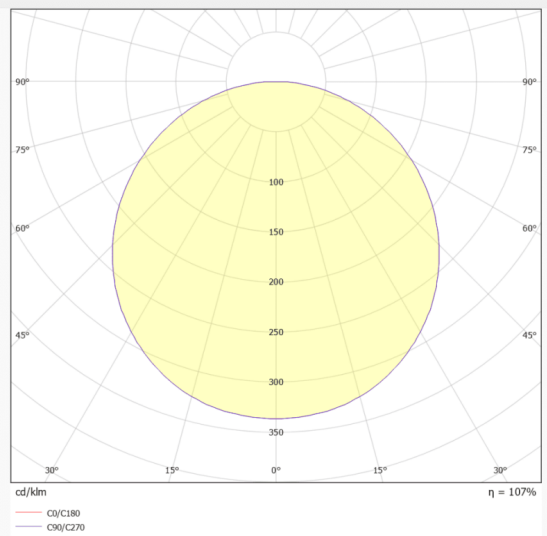

FRAMLESS PANEL

Lavov recessed luminaire from the family FRAMLESS PANEL with a power of 40W and a beam angle of 110°. UGR13. Finished in White colour. With a total lumen output of 4800lm and a luminous efficacy of 120lm/W. Made in Aluminum Frame + Steel. Driver DALI. CCT 4000K. Dimensions 595x595x46mm.

Dimensions

Product dimensions (mm) **595x595x46**

Photometry

Item code	86.R010.1403.01
Product type	Indoor
Category	Recessed Fixtures
Family	FRAMLESS PANEL
Pictograms	

Product	
Real power (W)	40
Real luminous flux (Lm)	4800
Luminous efficiency (Lm/W)	120
Beam angle (º)	110
Life time (h)	50000h L80B10
IP	20
Electrical class insulation	II
Colour	White
U. G. R	<13
Control gear included	Yes
Control gear	DALI
Colour temperature (K)	4000
Colour consistency (SDCM)	SDCM<6
CRI	80