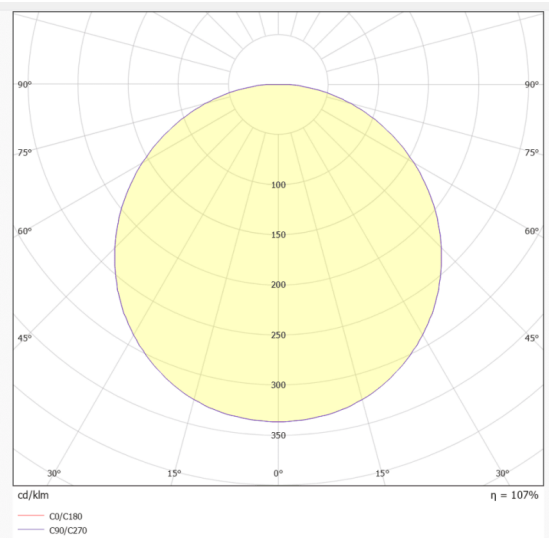

FRAMLESS PANEL

Lavov recessed luminaire from the family FRAMLESS PANEL with a power of 40W and a beam angle of 110°. UGR13. Finished in White colour. With a total lumen output of 4400lm and a luminous efficacy of 110lm/W. Made in Aluminum Frame + Steel. Driver On-Off. CCT 3000K. Dimensions 296x1196x46mm.

Dimensions

Product dimensions (mm) **296x1196x46**

Photometry

Item code	86.R010.2301.01
Product type	Indoor
Category	Recessed Fixtures
Family	FRAMLESS PANEL
Pictograms	

Product	
Real power (W)	40
Real luminous flux (Lm)	4400
Luminous efficiency (Lm/W)	110
Beam angle (°)	110
Life time (h)	50000h L80B10
IP	20
Electrical class insulation	II
Colour	White
U. G. R	13
Control gear included	Yes
Control gear	On-Off
Light source	LED
Type of LED	SMD
Colour temperature (K)	3000
Colour consistency (SDCM)	SDCM6
CRI	80