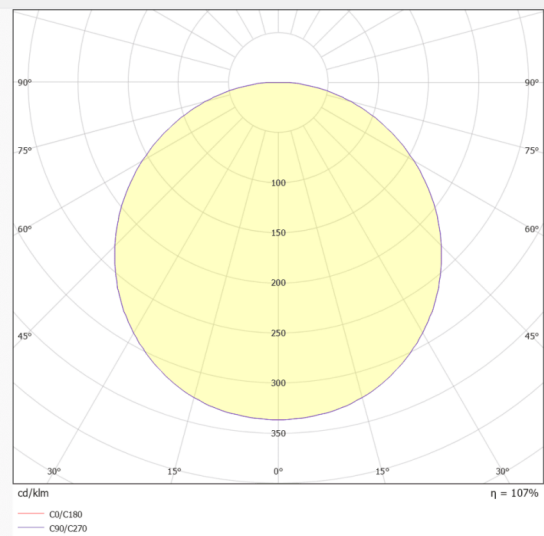

FRAMLESS PANEL

Lavov recessed luminaire from the family FRAMLESS PANEL with a power of 40W and a beam angle of 110°. UGR13. Finished in White colour. With a total lumen output of 4400lm and a luminous efficacy of 110lm/W. Made in Aluminum Frame + Steel. Driver On-Off. CCT 3000K. Dimensions 296x1196x46mm.

Dimensions

Product dimensions (mm) **296x1196x46**

Photometry

Item code	86.R010.2301.01
Product type	Indoor
Category	Recessed Fixtures
Family	FRAMLESS PANEL
Pictograms	

Product	
Real power (W)	40
Real luminous flux (Lm)	4400
Luminous efficiency (Lm/W)	110
Beam angle (º)	110
Life time (h)	50000h L80B10
IP	20
Electrical class insulation	II
Colour	White
U. G. R	<13
Control gear included	Yes
Control gear	On-Off
Colour temperature (K)	3000
Colour consistency (SDCM)	SDCM<6
CRI	80