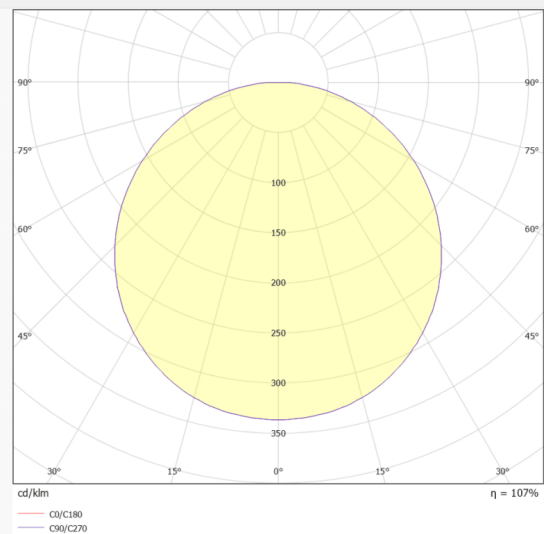

FRAMLESS PANEL

Lavov recessed luminaire from the family FRAMLESS PANEL with a power of 40W and a beam angle of 110°. UGR13. Finished in White colour. With a total lumen output of 4400lm and a luminous efficacy of 110lm/W. Made in Aluminum Frame + Steel. Driver On-Off. CCT 3000K. Dimensions 296x1196x46mm.

Dimensions

Product dimensions (mm) **296x1196x46**

Photometry

Item code	86.R010.2301.01
Product type	Indoor
Category	Recessed Fixtures
Family	FRAMLESS PANEL
Pictograms	

Product	
Real power (W)	40
Real luminous flux (Lm)	4400
Luminous efficiency (Lm/W)	110
Beam angle (º)	110
Life time (h)	50000h L80B10
IP	20
Electrical class insulation	II
Colour	White
U. G. R	<13
Control gear included	Yes
Control gear	On-Off
Colour temperature (K)	3000
Colour consistency (SDCM)	SDCM<6
CRI	80