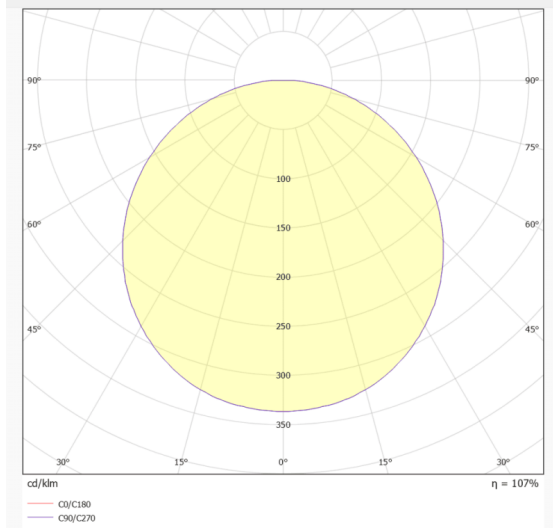

FRAMLESS PANEL

Lavov recessed luminaire from the family FRAMLESS PANEL with a power of 40W and a beam angle of 110°. UGR13. Finished in White colour. With a total lumen output of 4400lm and a luminous efficacy of 110lm/W. Made in Aluminum Frame + Steel. Driver DALI. CCT 3000K. Dimensions 296x1196x46mm.

Dimensions

Product dimensions (mm) **296x1196x46**

Photometry

Item code	86.R010.2303.01
Product type	Indoor
Category	Recessed Fixtures
Family	FRAMLESS PANEL
Pictograms	

Product	
Real power (W)	40
Real luminous flux (Lm)	4400
Luminous efficiency (Lm/W)	110
Beam angle (º)	110
Life time (h)	50000h L80B10
IP	20
Electrical class insulation	II
Colour	White
U. G. R	<13
Control gear included	Yes
Control gear	DALI
Colour temperature (K)	3000
Colour consistency (SDCM)	SDCM<6
CRI	80