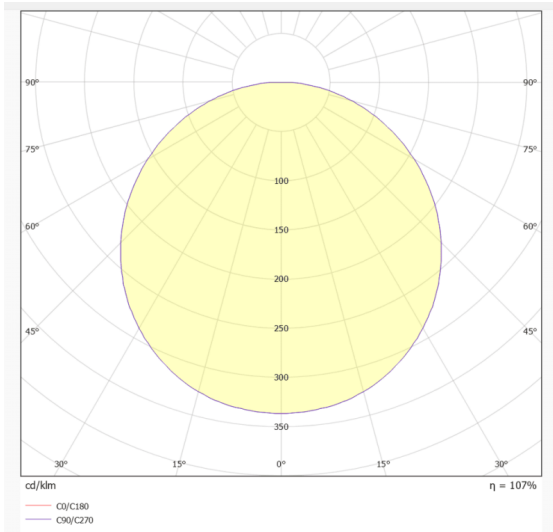

FRAMLESS PANEL

Lavov recessed luminaire from the family FRAMLESS PANEL with a power of 40W and a beam angle of 110°. UGR13. Finished in White colour. With a total lumen output of 4400lm and a luminous efficacy of 110lm/W. Made in Aluminum Frame + Steel. Driver DALI. CCT 3000K. Dimensions 296x1196x46mm.

Dimensions	
Product dimensions (mm)	296x1196x46

Photometry

Item code	86.R010.2303.01
Product type	Indoor
Category	Recessed Fixtures
Family	FRAMLESS PANEL
Pictograms	

Product	
Real power (W)	40
Real luminous flux (Lm)	4400
Luminous efficiency (Lm/W)	110
Beam angle (°)	110
Life time (h)	50000h L80B10
IP	20
Electrical class insulation	II
Colour	White
U. G. R	13
Control gear included	Yes
Control gear	DALI
Light source	LED
Type of LED	SMD
Colour temperature (K)	3000
Colour consistency (SDCM)	SDCM6
CRI	80