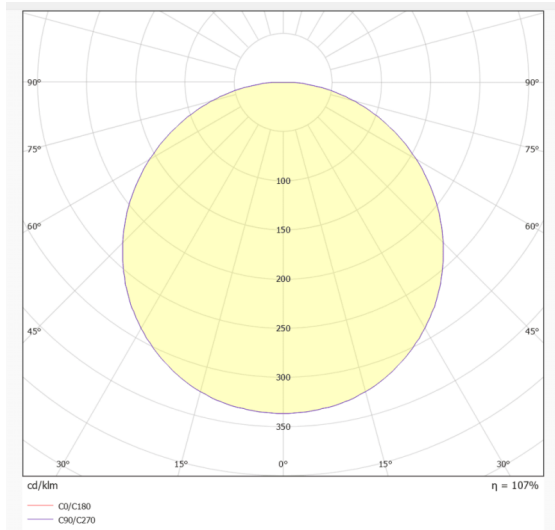

FRAMLESS PANEL

Lavov recessed luminaire from the family FRAMLESS PANEL with a power of 40W and a beam angle of 110°. UGR13. Finished in White colour. With a total lumen output of 4800lm and a luminous efficacy of 120lm/W. Made in Aluminum Frame + Steel. Driver On-Off. CCT 4000K. Dimensions 296x1196x46mm.

Dimensions

Product dimensions (mm) **296x1196x46**

Photometry

Item code	86.R010.2401.01
Product type	Indoor
Category	Recessed Fixtures
Family	FRAMLESS PANEL
Pictograms	

Product	
Real power (W)	40
Real luminous flux (Lm)	4800
Luminous efficiency (Lm/W)	120
Beam angle (º)	110
Life time (h)	50000h L80B10
IP	20
Electrical class insulation	II
Colour	White
U. G. R	<13
Control gear included	Yes
Control gear	On-Off
Colour temperature (K)	4000
Colour consistency (SDCM)	SDCM<6
CRI	80