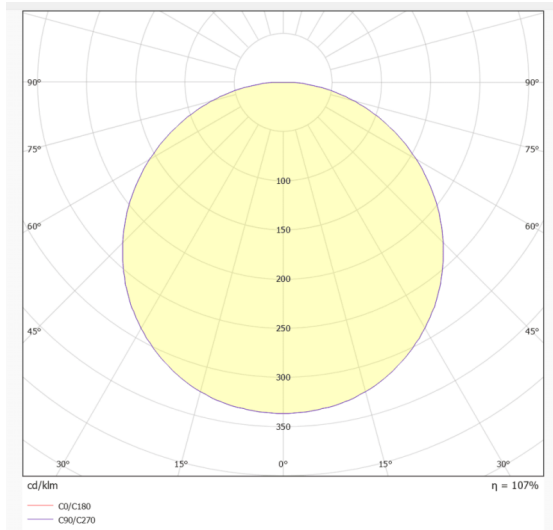

FRAMLESS PANEL

Lavov recessed luminaire from the family FRAMLESS PANEL with a power of 40W and a beam angle of 110°. UGR13. Finished in White colour. With a total lumen output of 4800lm and a luminous efficacy of 120lm/W. Made in Aluminum Frame + Steel. Driver On-Off. CCT 4000K. Dimensions 296x1196x46mm.

Dimensions

Product dimensions (mm) **296x1196x46**

Photometry

Item code	86.R010.2401.01
Product type	Indoor
Category	Recessed Fixtures
Family	FRAMLESS PANEL
Pictograms	

Product	
Real power (W)	40
Real luminous flux (Lm)	4800
Luminous efficiency (Lm/W)	120
Beam angle (°)	110
Life time (h)	50000h L80B10
IP	20
Electrical class insulation	II
Colour	White
U. G. R	13
Control gear included	Yes
Control gear	On-Off
Light source	LED
Type of LED	SMD
Colour temperature (K)	4000
Colour consistency (SDCM)	SDCM6
CRI	80