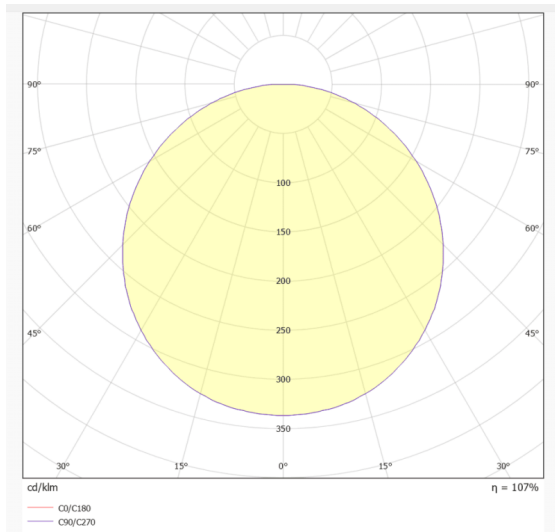

FRAMLESS PANEL

Lavov recessed luminaire from the family FRAMLESS PANEL with a power of 40W and a beam angle of 110°. UGR13. Finished in White colour. With a total lumen output of 4800lm and a luminous efficacy of 120lm/W. Made in Aluminum Frame + Steel. Driver DALI. CCT 4000K. Dimensions 296x1196x46mm.

| | |
|--------------|-------------------|
| Item code | 86.R010.2403.01 |
| Product type | Indoor |
| Category | Recessed Fixtures |
| Family | FRAMLESS PANEL |
| Pictograms | |

Dimensions

Product dimensions (mm) **296x1196x46**

Photometry

| | |
|-----------------------------|---------------|
| Product | |
| Real power (W) | 40 |
| Real luminous flux (Lm) | 4800 |
| Luminous efficiency (Lm/W) | 120 |
| Beam angle (°) | 110 |
| Life time (h) | 50000h L80B10 |
| IP | 20 |
| Electrical class insulation | II |
| Colour | White |
| U. G. R | 13 |
| Control gear included | Yes |
| Control gear | DALI |
| Light source | LED |
| Type of LED | SMD |
| Colour temperature (K) | 4000 |
| Colour consistency (SDCM) | SDCM6 |
| CRI | 80 |