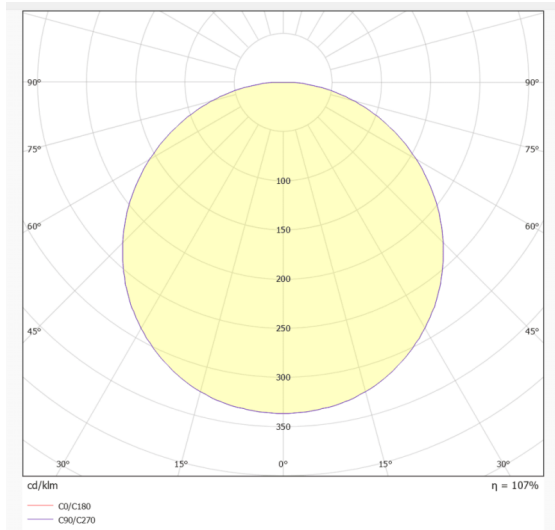

### FRAMLESS PANEL

Lavov recessed luminaire from the family FRAMLESS PANEL with a power of 40W and a beam angle of 110°. UGR13. Finished in White colour. With a total lumen output of 4800lm and a luminous efficacy of 120lm/W. Made in Aluminum Frame + Steel. Driver DALI. CCT 4000K. Dimensions 296x1196x46mm.

### Dimensions

Product dimensions (mm) **296x1196x46**

### Photometry

Item code	<b>86.R010.2403.01</b>
Product type	<b>Indoor</b>
Category	<b>Recessed Fixtures</b>
Family	<b>FRAMLESS PANEL</b>
Pictograms	

<b>Product</b>	
Real power (W)	<b>40</b>
Real luminous flux (Lm)	<b>4800</b>
Luminous efficiency (Lm/W)	<b>120</b>
Beam angle (&ordm;)	<b>110</b>
Life time (h)	<b>50000h L80B10</b>
IP	<b>20</b>
Electrical class insulation	<b>II</b>
Colour	<b>White</b>
U. G. R	<b>&lt;13</b>
Control gear included	<b>Yes</b>
Control gear	<b>DALI</b>
Colour temperature (K)	<b>4000</b>
Colour consistency (SDCM)	<b>SDCM&lt;6</b>
CRI	<b>80</b>