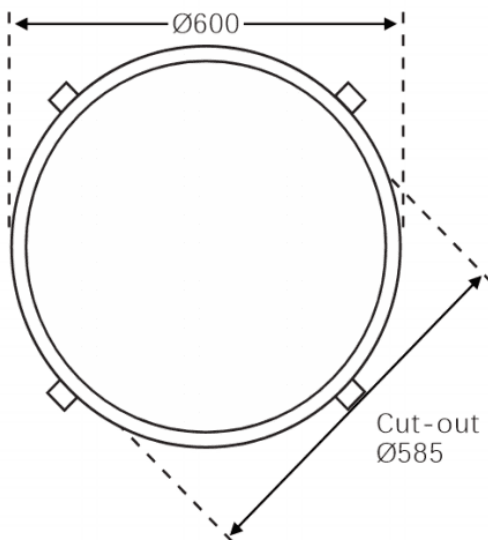

ROUND PANEL

Lavov recessed luminaire from the family ROUND PANEL with a power of 40W and a beam angle of 110°. UGR13. Finished in White colour. With a total lumen output of 4100lm and a luminous efficacy of 100lm/W. Made in Aluminum Frame + Steel body and PMMA diffuser. Driver On-Off. CCT 3000K. Dimensions ø600x20mm.

Dimensions

Product dimensions (mm) **ø600x20**

Scheme

Photometry

Item code	86.R012.1301.01
Product type	Indoor
Category	Recessed Fixtures
Family	ROUND PANEL
Pictograms	

Product	
Real power (W)	40
Real luminous flux (Lm)	4100
Luminous efficiency (Lm/W)	100
Beam angle (&ordm;)	110
Life time (h)	50000h L80B10
IP	20
Electrical class insulation	II
Colour	White
U. G. R	<13
Control gear included	Yes
Control gear	On-Off
Colour temperature (K)	3000
Colour consistency (SDCM)	SDCM<6
CRI	80