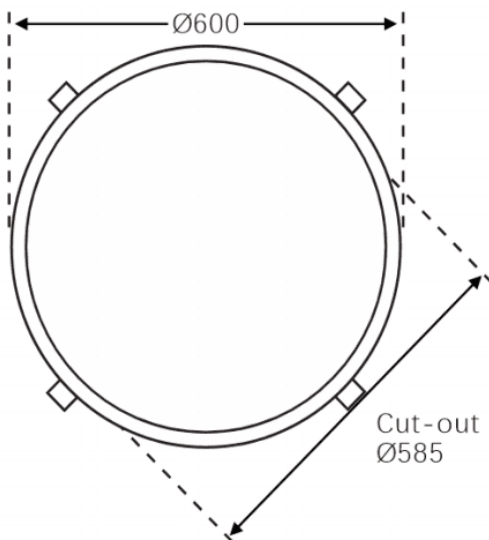

ROUND PANEL

Lavov recessed luminaire from the family ROUND PANEL with a power of 40W and a beam angle of 110°. UGR13. Finished in White colour. With a total lumen output of 4100lm and a luminous efficacy of 100lm/W. Made in Aluminum Frame + Steel body and PMMA diffuser. Driver DALI. CCT 4000K. Dimensions ø600x20mm.

Dimensions

Product dimensions (mm) **ø600x20**

Scheme

Photometry

Item code	86.R012.1403.01
Product type	Indoor
Category	Recessed Fixtures
Family	ROUND PANEL
Pictograms	

Product	
Real power (W)	40
Real luminous flux (Lm)	4100
Luminous efficiency (Lm/W)	100
Beam angle (&ordm;)	110
Life time (h)	50000h L80B10
IP	20
Electrical class insulation	II
Colour	White
U. G. R	<13
Control gear included	Yes
Control gear	DALI
Colour temperature (K)	4000
Colour consistency (SDCM)	SDCM<6
CRI	80