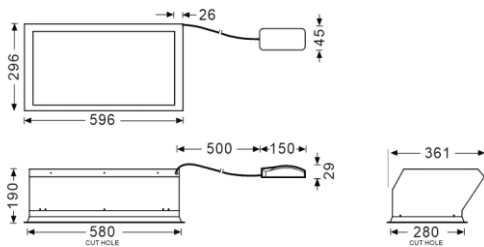

Sky panel simple color

Lavov recessed luminaire from the family Sky panel simple color with a power of 47W and a beam angle of 30° side 38° . UGR15. Finished in White colour. With a total lumen output of 2350lm and a luminous efficacy of 50lm/W. Made in Aluminum Frame + Steel housing and PMMA lens. Driver On-Off. CCT 6500K. CRI>90. Dimensions 296*595*190mm.

Dimensions

Product dimensions (mm) **296*595*190mm**

Scheme

Photometry

Item code	86.R020.1561.01
Product type	Indoor
Category	Recessed Fixtures
Family	SKYPANEL
Subfamily	Sky panel simple color
Pictograms	

Product	
Real power (W)	47
Real luminous flux (Lm)	2350
Luminous efficiency (Lm/W)	50
Beam angle (°)	30° side 38°
Life time (h)	80000h L80B10
IP	20
Electrical class insulation	II
Colour	White
U. G. R	15
Control gear included	Yes
Control gear	On-Off
Light source	LED
Type of LED	SMD
Colour temperature (K)	6500
Colour consistency (SDCM)	SDCM3
CRI	90
IK	04