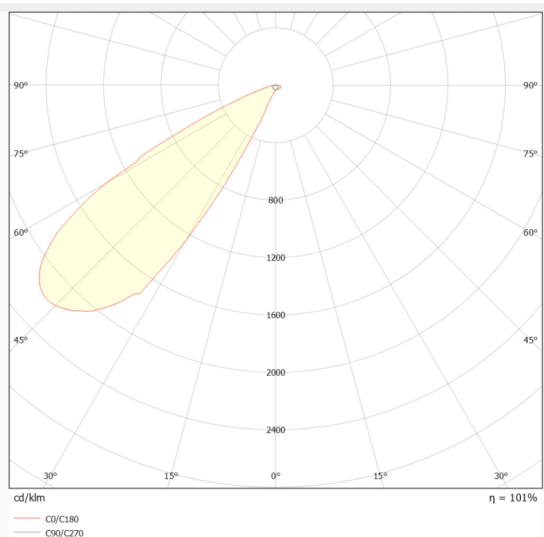

Sky panel simple color

Lavov recessed luminaire from the family Sky panel simple color with a power of 47W and a beam angle of 30° side 38° . UGR15. Finished in White colour. With a total lumen output of 2350lm and a luminous efficacy of 50lm/W. Made in Aluminum Frame + Steel housing and PMMA lens. Driver On-Off. CCT 6500K. CRI>90. Dimensions 296*595*190mm.

Dimensions

Product dimensions (mm) **296*595*190mm**

Scheme

Photometry

Item code	86.R020.1561.01
Product type	Indoor
Category	Recessed Fixtures
Family	SKYPANEL
Subfamily	Sky panel simple color
Pictograms	

Product	
Real power (W)	47
Real luminous flux (Lm)	2350
Luminous efficiency (Lm/W)	50
Beam angle (°)	30° side 38°
Life time (h)	80000h L80B10
IP	20
Electrical class insulation	II
Colour	White
U. G. R	15
Control gear included	Yes
Control gear	On-Off
Light source	LED
Type of LED	SMD
Colour temperature (K)	6500
Colour consistency (SDCM)	SDCM3
CRI	90
IK	04