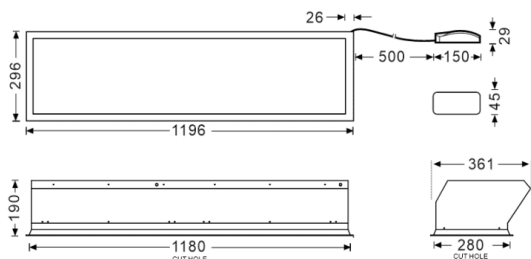

**Sky panel simple color**

Lavov recessed luminaire from the family Sky panel simple color with a power of 95W and a beam angle of 30° side 28° . UGR15. Finished in White colour. With a total lumen output of 4750lm and a luminous efficacy of 50lm/W. Made in Aluminum Frame + Steel housing and PMMA lens. Driver On-Off. CCT 6500K. CRI>90. Dimensions 1196\*296\*190mm.

**Dimensions**

Product dimensions (mm) **1196\*296\*190mm**

**Scheme**

**Photometry**

Item code	<b>86.R020.3561.01</b>
Product type	<b>Indoor</b>
Category	<b>Recessed Fixtures</b>
Family	<b>SKYPANEL</b>
Subfamily	<b>Sky panel simple color</b>
Pictograms	

<b>Product</b>	
Real power (W)	<b>95</b>
Real luminous flux (Lm)	<b>4750</b>
Luminous efficiency (Lm/W)	<b>50</b>
Beam angle (°)	<b>30° side 28°</b>
Life time (h)	<b>80000h L80B10</b>
IP	<b>20</b>
Electrical class insulation	<b>II</b>
Colour	<b>White</b>
U. G. R	<b>15</b>
Control gear included	<b>Yes</b>
Control gear	<b>On-Off</b>
Light source	<b>LED</b>
Type of LED	<b>SMD</b>
Colour temperature (K)	<b>6500</b>
Colour consistency (SDCM)	<b>SDCM3</b>
CRI	<b>90</b>
IK	<b>04</b>