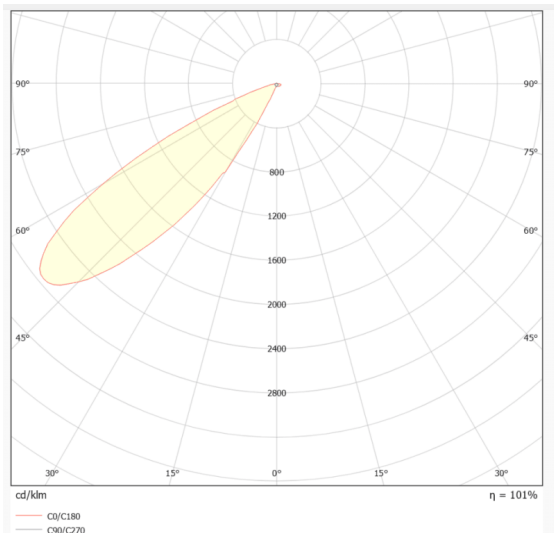

**Sky panel simple color**

Lavov recessed luminaire from the family Sky panel simple color with a power of 95W and a beam angle of 30° side 28° . UGR15. Finished in White colour. With a total lumen output of 4750lm and a luminous efficacy of 50lm/W. Made in Aluminum Frame + Steel housing and PMMA lens. Driver On-Off. CCT 6500K. CRI>90. Dimensions 1196\*296\*190mm.

**Dimensions**

Product dimensions (mm) **1196\*296\*190mm**

**Scheme**

**Photometry**

Item code	<b>86.R020.3561.01</b>
Product type	<b>Indoor</b>
Category	<b>Recessed Fixtures</b>
Family	<b>SKYPANEL</b>
Subfamily	<b>Sky panel simple color</b>
Pictograms	

<b>Product</b>	
Real power (W)	<b>95</b>
Real luminous flux (Lm)	<b>4750</b>
Luminous efficiency (Lm/W)	<b>50</b>
Beam angle (°)	<b>30° side 28°</b>
Life time (h)	<b>80000h L80B10</b>
IP	<b>20</b>
Electrical class insulation	<b>II</b>
Colour	<b>White</b>
U. G. R	<b>15</b>
Control gear included	<b>Yes</b>
Control gear	<b>On-Off</b>
Light source	<b>LED</b>
Type of LED	<b>SMD</b>
Colour temperature (K)	<b>6500</b>
Colour consistency (SDCM)	<b>SDCM3</b>
CRI	<b>90</b>
IK	<b>04</b>