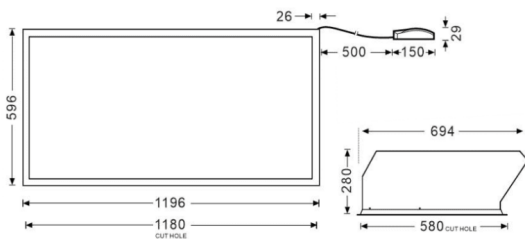

Sky panel simple color

Lavov recessed luminaire from the family Sky panel simple color with a power of 130W and a beam angle of 30° side 28° . UGR15. Finished in White colour. With a total lumen output of 6500lm and a luminous efficacy of 50lm/W. Made in Aluminum Frame + Steel housing and PMMA lens. Driver On-Off. CCT 6500K. CRI>90. Dimensions 1196*596*280mm.

Dimensions

Product dimensions (mm) **1196*596*280mm**

Scheme

Photometry

Item code	86.R020.4561.01
Product type	Indoor
Category	Recessed Fixtures
Family	SKYPANEL
Subfamily	Sky panel simple color
Pictograms	

Product	
Real power (W)	130
Real luminous flux (Lm)	6500
Luminous efficiency (Lm/W)	50
Beam angle (°)	30° side 28°
Life time (h)	80000h L80B10
IP	20
Electrical class insulation	II
Colour	White
U. G. R	15
Control gear included	Yes
Control gear	On-Off
Light source	LED
Type of LED	SMD
Colour temperature (K)	6500
Colour consistency (SDCM)	SDCM3
CRI	90
IK	04