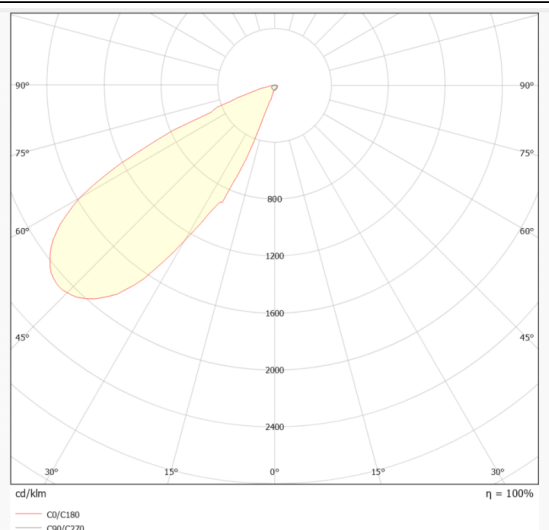

Sky panel simple color

Lavov recessed luminaire from the family Sky panel simple color with a power of 130W and a beam angle of 30° side 28° . UGR15. Finished in White colour. With a total lumen output of 6500lm and a luminous efficacy of 50lm/W. Made in Aluminum Frame + Steel housing and PMMA lens. Driver On-Off. CCT 6500K. CRI>90. Dimensions 1196*596*280mm.

Dimensions

Product dimensions (mm) **1196*596*280mm**

Scheme

Photometry

Item code	86.R020.4561.01
Product type	Indoor
Category	Recessed Fixtures
Family	SKYPANEL
Subfamily	Sky panel simple color
Pictograms	

Product	
Real power (W)	130
Real luminous flux (Lm)	6500
Luminous efficiency (Lm/W)	50
Beam angle (°)	30° side 28°
Life time (h)	80000h L80B10
IP	20
Electrical class insulation	II
Colour	White
U. G. R	15
Control gear included	Yes
Control gear	On-Off
Light source	LED
Type of LED	SMD
Colour temperature (K)	6500
Colour consistency (SDCM)	SDCM3
CRI	90
IK	04