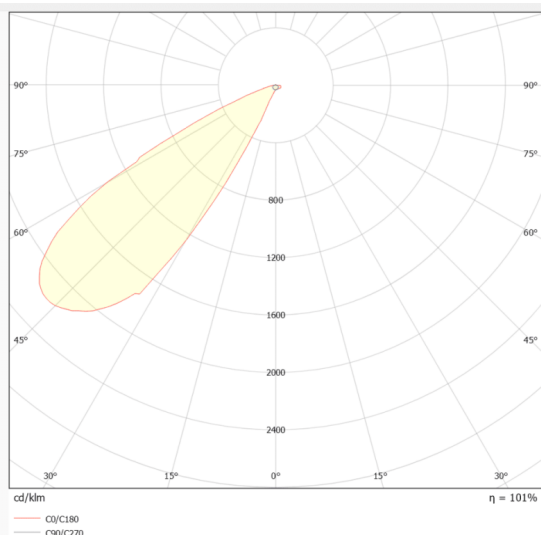

Sky panel tuneable

Lavov recessed luminaire from the family Sky panel tuneable with a power of 50W and a beam angle of 30° side 38° . UGR15. Finished in White colour. With a total lumen output of 2500lm and a luminous efficacy of 50lm/W. Made in Aluminum Frame + Steel housing and PMMA lens. Driver Tuya App dimable. CCT 2700-6500K. CRI>90. Dimensions 296*595*190mm.

Dimensions

Product dimensions (mm) **296*595*190mm**

Scheme

Photometry

Item code	86.R021.1561.01
Product type	Indoor
Category	Recessed Fixtures
Family	SKYPANEL
Subfamily	Sky panel tuneable
Pictograms	

Product	
Real power (W)	50
Real luminous flux (Lm)	2500
Luminous efficiency (Lm/W)	50
Beam angle (°)	30° side 38°
Life time (h)	80000h L80B10
IP	20
Electrical class insulation	II
Colour	White
U. G. R	15
Control gear included	Yes
Control gear	Tuya App dimable
Light source	LED
Type of LED	SMD
Colour temperature (K)	2700-6500
Colour consistency (SDCM)	SDCM3
CRI	90
IK	04