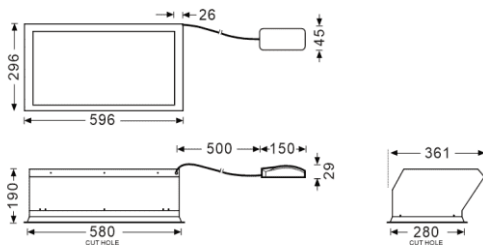

Sky panel tuneable

Lavov recessed luminaire from the family Sky panel tuneable with a power of 50W and a beam angle of 30° side 38° . UGR15. Finished in White colour. With a total lumen output of 2500lm and a luminous efficacy of 50lm/W. Made in Aluminum Frame + Steel housing and PMMA lens. Driver Tuya App dimable. CCT 2700-6500K. CRI>90. Dimensions 296*595*190mm.

Dimensions

Product dimensions (mm) **296*595*190mm**

Scheme

Photometry

Item code	86.R021.1561.01
Product type	Indoor
Category	Recessed Fixtures
Family	SKYPANEL
Subfamily	Sky panel tuneable
Pictograms	

Product	
Real power (W)	50
Real luminous flux (Lm)	2500
Luminous efficiency (Lm/W)	50
Beam angle (°)	30° side 38°
Life time (h)	80000h L80B10
IP	20
Electrical class insulation	II
Colour	White
U. G. R	15
Control gear included	Yes
Control gear	Tuya App dimable
Light source	LED
Type of LED	SMD
Colour temperature (K)	2700-6500
Colour consistency (SDCM)	SDCM3
CRI	90
IK	04