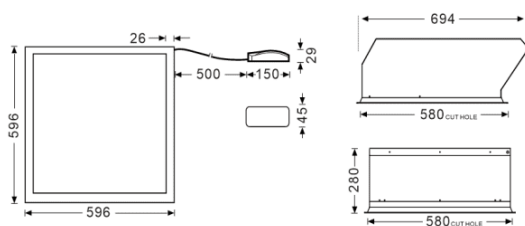

Sky panel tuneable

Lavov recessed luminaire from the family Sky panel tuneable with a power of 86W and a beam angle of 30° side 38°. UGR15. Finished in White colour. With a total lumen output of 3440lm and a luminous efficacy of 40lm/W. Made in Aluminum Frame + Steel housing and PMMA lens. Driver Tuya App dimable. CCT 2700-6500K. CRI>86. Dimensions 596*596*280mm.

Dimensions

Product dimensions (mm) 596*596*280mm

Scheme

Photometry

Item code	86.R021.2561.01
Product type	Indoor
Category	Recessed Fixtures
Family	SKYPANEL
Subfamily	Sky panel tuneable
Pictograms	

Product	
Real power (W)	86
Real luminous flux (Lm)	3440
Luminous efficiency (Lm/W)	40
Beam angle (°)	30° side 38°
Life time (h)	80000h L80B10
IP	20
Electrical class insulation	II
Colour	White
U. G. R	15
Control gear included	Yes
Control gear	Tuya App dimable
Light source	LED
Type of LED	SMD
Colour temperature (K)	2700-6500
Colour consistency (SDCM)	SDCM3
CRI	86
IK	04