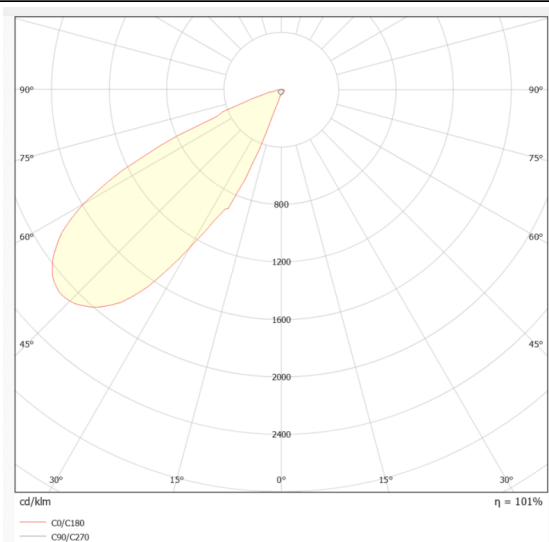

Sky panel tuneable

Lavov recessed luminaire from the family Sky panel tuneable with a power of 86W and a beam angle of 30° side 38°. UGR15. Finished in White colour. With a total lumen output of 3440lm and a luminous efficacy of 40lm/W. Made in Aluminum Frame + Steel housing and PMMA lens. Driver Tuya App dimable. CCT 2700-6500K. CRI>86. Dimensions 596*596*280mm.

Dimensions

Product dimensions (mm) 596*596*280mm

Scheme

Photometry

Item code	86.R021.2561.01
Product type	Indoor
Category	Recessed Fixtures
Family	SKYPANEL
Subfamily	Sky panel tuneable
Pictograms	

Product	
Real power (W)	86
Real luminous flux (Lm)	3440
Luminous efficiency (Lm/W)	40
Beam angle (°)	30° side 38°
Life time (h)	80000h L80B10
IP	20
Electrical class insulation	II
Colour	White
U. G. R	15
Control gear included	Yes
Control gear	Tuya App dimable
Light source	LED
Type of LED	SMD
Colour temperature (K)	2700-6500
Colour consistency (SDCM)	SDCM3
CRI	86
IK	04