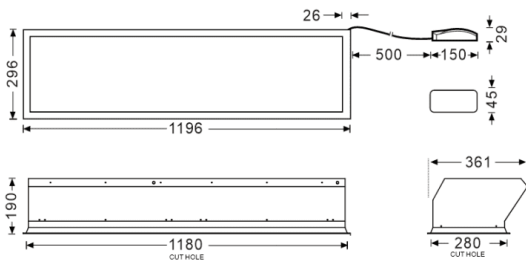

Sky panel DC

Lavov recessed luminaire from the family Sky panel DC with a power of 100W and a beam angle of 30° side 28° . UGR15. Finished in White colour. With a total lumen output of 5000lm and a luminous efficacy of 50lm/W. Made in Aluminum Frame + Steel housing and PMMA lens. Driver Tuya App dimable. CCT 2700-6500K. CRI>90. Dimensions 1196*296*190mm.

Dimensions

Product dimensions (mm) **1196*296*190mm**

Scheme

Photometry

Item code	86.R021.3561.01
Product type	Indoor
Category	Recessed Fixtures
Family	SKYPANEL
Subfamily	Sky panel DC
Pictograms	

Product	
Real power (W)	100
Real luminous flux (Lm)	5000
Luminous efficiency (Lm/W)	50
Beam angle (°)	30° side 28°
Life time (h)	80000h L80B10
IP	20
Electrical class insulation	II
Colour	White
U. G. R	15
Control gear included	Yes
Control gear	Tuya App dimable
Light source	LED
Type of LED	SMD
Colour temperature (K)	2700-6500
Colour consistency (SDCM)	SDCM3
CRI	90
IK	04