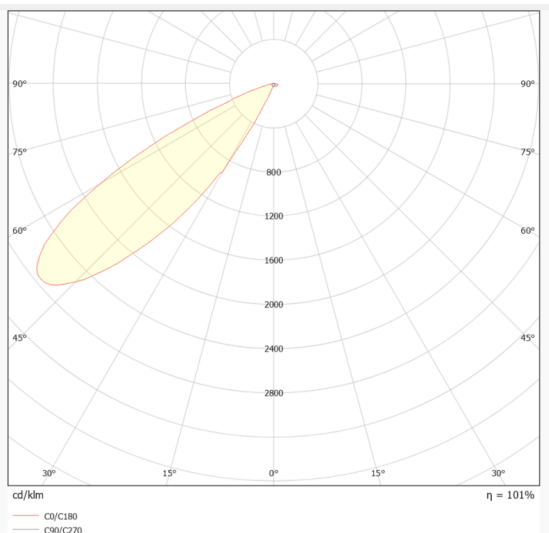

Sky panel DC

Lavov recessed luminaire from the family Sky panel DC with a power of 100W and a beam angle of 30° side 28° . UGR15. Finished in White colour. With a total lumen output of 5000lm and a luminous efficacy of 50lm/W. Made in Aluminum Frame + Steel housing and PMMA lens. Driver Tuya App dimable. CCT 2700-6500K. CRI>90. Dimensions 1196*296*190mm.

Dimensions

Product dimensions (mm) **1196*296*190mm**

Scheme

Photometry

Item code	86.R021.3561.01
Product type	Indoor
Category	Recessed Fixtures
Family	SKYPANEL
Subfamily	Sky panel DC
Pictograms	

Product	
Real power (W)	100
Real luminous flux (Lm)	5000
Luminous efficiency (Lm/W)	50
Beam angle (°)	30° side 28°
Life time (h)	80000h L80B10
IP	20
Electrical class insulation	II
Colour	White
U. G. R	15
Control gear included	Yes
Control gear	Tuya App dimable
Light source	LED
Type of LED	SMD
Colour temperature (K)	2700-6500
Colour consistency (SDCM)	SDCM3
CRI	90
IK	04