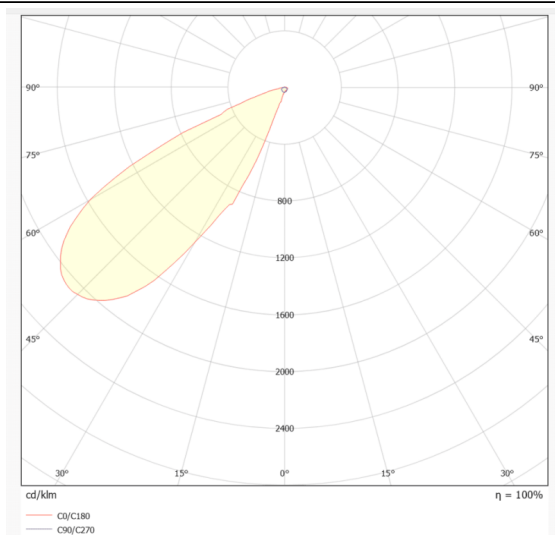

Sky panel DC

Lavov recessed luminaire from the family Sky panel DC with a power of 110W and a beam angle of 30° side 28° . UGR15. Finished in White colour. With a total lumen output of 5500lm and a luminous efficacy of 50lm/W. Made in Aluminum Frame + Steel housing and PMMA lens. Driver Tuya App dimable. CCT 2700-6500K. CRI>90. Dimensions 1196*596*280mm.

Dimensions

Product dimensions (mm) **1196*596*280mm**

Scheme

Photometry

Item code	86.R021.4561.01
Product type	Indoor
Category	Recessed Fixtures
Family	SKYPANEL
Subfamily	Sky panel DC
Pictograms	

Product	
Real power (W)	110
Real luminous flux (Lm)	5500
Luminous efficiency (Lm/W)	50
Beam angle (°)	30° side 28°
Life time (h)	80000h L80B10
IP	20
Electrical class insulation	II
Colour	White
U. G. R	15
Control gear included	Yes
Control gear	Tuya App dimable
Light source	LED
Type of LED	SMD
Colour temperature (K)	2700-6500
Colour consistency (SDCM)	SDCM3
CRI	90
IK	04