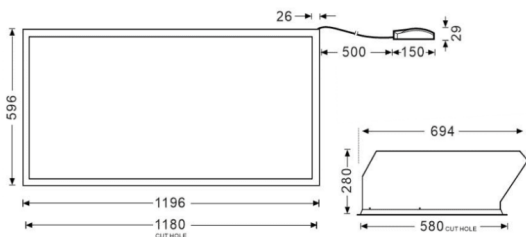

Sky panel DC

Lavov recessed luminaire from the family Sky panel DC with a power of 110W and a beam angle of 30° side 28° . UGR15. Finished in White colour. With a total lumen output of 5500lm and a luminous efficacy of 50lm/W. Made in Aluminum Frame + Steel housing and PMMA lens. Driver Tuya App dimable. CCT 2700-6500K. CRI>90. Dimensions 1196*596*280mm.

Dimensions

Product dimensions (mm) **1196*596*280mm**

Scheme

Photometry

Item code	86.R021.4561.01
Product type	Indoor
Category	Recessed Fixtures
Family	SKYPANEL
Subfamily	Sky panel DC
Pictograms	

Product	
Real power (W)	110
Real luminous flux (Lm)	5500
Luminous efficiency (Lm/W)	50
Beam angle (°)	30° side 28°
Life time (h)	80000h L80B10
IP	20
Electrical class insulation	II
Colour	White
U. G. R	15
Control gear included	Yes
Control gear	Tuya App dimable
Light source	LED
Type of LED	SMD
Colour temperature (K)	2700-6500
Colour consistency (SDCM)	SDCM3
CRI	90
IK	04