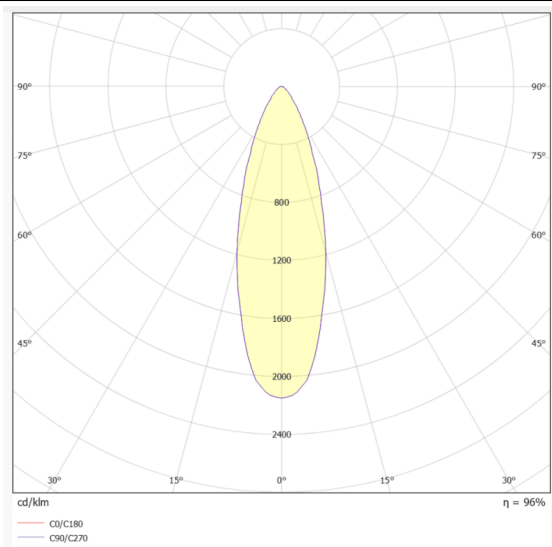

Sky downlight symmetric

Lavov recessed luminaire from the family Sky downlight symmetric with a power of 32W and a beam angle of 28°. UGR<15. Finished in White colour. With a total lumen output of 2560lm and a luminous efficacy of 80lm/W. Made in Aluminum Frame + Steel housing and PMMA lens. Driver On-Off. CCT 6500K. CRI>90. Dimensions 296*148*93mm.

Dimensions

Product dimensions (mm) 296*148*93mm

Scheme

Photometry

Item code	86.R022.1521.01
Product type	Indoor
Category	Recessed Fixtures
Family	SKYPANEL
Subfamily	Sky downlight symmetric
Pictograms	

Product	
Real power (W)	32
Real luminous flux (Lm)	2560
Luminous efficiency (Lm/W)	80
Beam angle (°)	28°
Life time (h)	80000h L80B10
IP	20
Electrical class insulation	II
Colour	White
U. G. R	15
Control gear included	Yes
Control gear	On-Off
Light source	LED
Type of LED	SMD
Colour temperature (K)	6500
Colour consistency (SDCM)	SDCM3
CRI	90
IK	04