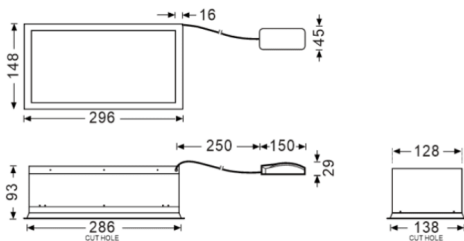

Sky downlight symmetric

Lavov recessed luminaire from the family Sky downlight symmetric with a power of 32W and a beam angle of 28°. UGR<15. Finished in White colour. With a total lumen output of 2560lm and a luminous efficacy of 80lm/W. Made in Aluminum Frame + Steel housing and PMMA lens. Driver On-Off. CCT 6500K. CRI>90. Dimensions 296*148*93mm.

Dimensions

Product dimensions (mm) 296*148*93mm

Scheme

Photometry

Item code	86.R022.1521.01
Product type	Indoor
Category	Recessed Fixtures
Family	SKYPANEL
Subfamily	Sky downlight symmetric
Pictograms	

Product	
Real power (W)	32
Real luminous flux (Lm)	2560
Luminous efficiency (Lm/W)	80
Beam angle (°)	28°
Life time (h)	80000h L80B10
IP	20
Electrical class insulation	II
Colour	White
U. G. R	15
Control gear included	Yes
Control gear	On-Off
Light source	LED
Type of LED	SMD
Colour temperature (K)	6500
Colour consistency (SDCM)	SDCM3
CRI	90
IK	04