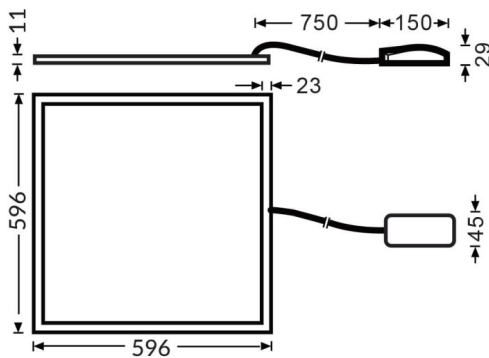

E-PANEL HE

Lavov recessed luminaire from the family E-PANEL with a power of 20W and an optics 120 degrees beam angle. CCT 3000K. With a total lumen output of 3000lm and an efficacy of 150lm/W . Made in Aluminum Frame + Steel and finished in White color. Dimmensions 596x596x11. On-Off driver.

Dimensions

Product dimensions (mm) **596x596x11**

Scheme

Item code	86.R091.1301.01
Product type	Indoor
Category	Recessed Fixtures
Family	E-PANEL
Subfamily	E-PANEL HE
Pictograms	

Product	
Real power (W)	20
Real luminous flux (Lm)	3000
Luminous efficiency (Lm/W)	150
Beam angle (&ordm;)	120
Life time (h)	50000h L80B10
IP	20 / 40
Colour	White
Chip Brand	Seoul
Control gear included	Yes
Control gear	On-Off
Colour temperature (K)	3000
Colour consistency (SDCM)	SDCM<3
CRI	80