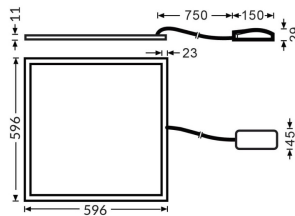

Scheme

Product	
Real power (W)	20
Real luminous flux (Lm)	3000
Luminous efficiency (Lm/W)	150
Beam angle (°)	120
Life time (h)	50000h L80B10
IP	20 / 40
Colour	White
Chip Brand	Seoul
Control gear included	Yes
Control gear	On-Off
Colour temperature (K)	3000
Colour consistency (SDCM)	SDCM<3
CRI	80