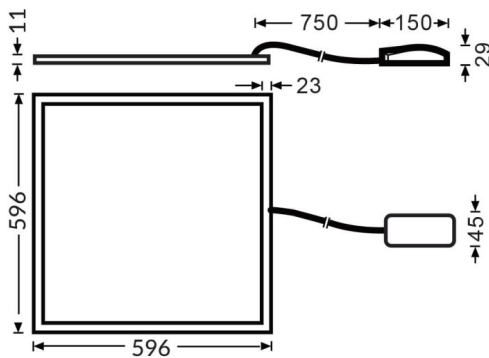

E-PANEL HE

Lavov recessed luminaire from the family E-PANEL with a power of 20W and an optics 120 degrees beam angle. CCT 3000K. With a total lumen output of 3000lm and an efficacy of 150lm/W . Made in Aluminum Frame + Steel and finished in White color. Dimmensions 596x596x11. On-Off driver.

Dimensions

Product dimensions (mm) **596x596x11**

Scheme

Item code	86.R091.1301.01
Product type	Indoor
Category	Recessed Fixtures
Family	E-PANEL
Subfamily	E-PANEL HE
Pictograms	

Product	
Real power (W)	20
Real luminous flux (Lm)	3000
Luminous efficiency (Lm/W)	150
Beam angle (°)	120
Life time (h)	50000h L80B10
IP	20 / 40
Colour	White
Chip Brand	Seoul
Control gear included	Yes
Control gear	On-Off
Light source	LED
Type of LED	SMD
Colour temperature (K)	3000
Colour consistency (SDCM)	SDCM3
CRI	80