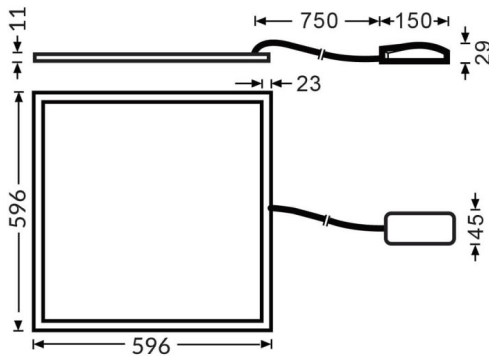

E-PANEL HE

Lavov recessed luminaire from the family E-PANEL with a power of 20W and an optics 120 degrees beam angle. CCT 3000K. With a total lumen output of 3000lm and an efficacy of 150lm/W . Made in Aluminum Frame + Steel and finished in White color. Dimmensions 596x596x11. DALI driver.

Dimensions

Product dimensions (mm) **596x596x11**

Scheme

Item code	86.R091.1303.01
Product type	Indoor
Category	Recessed Fixtures
Family	E-PANEL
Subfamily	E-PANEL HE
Pictograms	

Product	
Real power (W)	20
Real luminous flux (Lm)	3000
Luminous efficiency (Lm/W)	150
Beam angle (°)	120
Life time (h)	50000h L80B10
IP	20 / 40
Colour	White
Chip Brand	Seoul
Control gear included	Yes
Control gear	DALI
Light source	LED
Type of LED	SMD
Colour temperature (K)	3000
Colour consistency (SDCM)	SDCM3
CRI	80