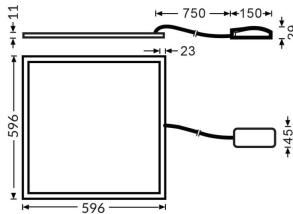

E-PANEL HE

Lavov recessed luminaire from the family E-PANEL with a power of 20W and an optics 120 degrees beam angle. CCT 3000K. With a total lumen output of 3000lm and an efficacy of 150lm/W . Made in Aluminum Frame + Steel and finished in White color. Dimmensions 596x596x11. DALI driver.

Item code	86.R091.1303.01
Product type	Indoor
Category	Recessed Fixtures
Family	E-PANEL
Subfamily	E-PANEL HE

Pictograms

Dimensions

Product dimensions (mm) 596x596x11

Scheme

Product

Real power (W)	20
Real luminous flux (Lm)	3000
Luminous efficiency (Lm/W)	150
Beam angle (°)	120
Life time (h)	50000h L80B10
IP	20 / 40
Colour	White
Chip Brand	Seoul
Control gear included	Yes
Control gear	DALI
Colour temperature (K)	3000
Colour consistency (SDCM)	SDCM<3
CRI	80