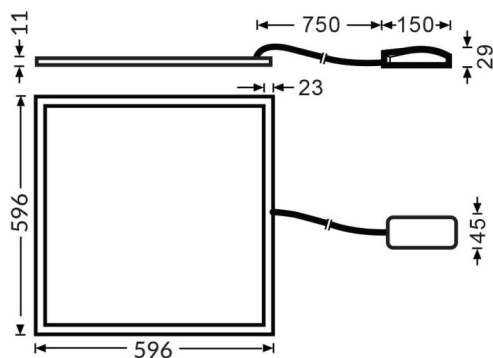

E-PANEL HE

Lavov recessed luminaire from the family E-PANEL with a power of 20W and an optics 120 degrees beam angle. CCT 3000K. With a total lumen output of 3000lm and an efficacy of 150lm/W . Made in Aluminum Frame + Steel and finished in White color. Dimmensions 596x596x11. DALI driver.

Item code	86.R091.1303.01
Product type	Indoor
Category	Recessed Fixtures
Family	E-PANEL
Subfamily	E-PANEL HE
Pictograms	

Dimensions

Product dimensions (mm) **596x596x11**

Scheme

Product	
Real power (W)	20
Real luminous flux (Lm)	3000
Luminous efficiency (Lm/W)	150
Beam angle (&ordm;)	120
Life time (h)	50000h L80B10
IP	20 / 40
Colour	White
Chip Brand	Seoul
Control gear included	Yes
Control gear	DALI
Colour temperature (K)	3000
Colour consistency (SDCM)	SDCM<3
CRI	80