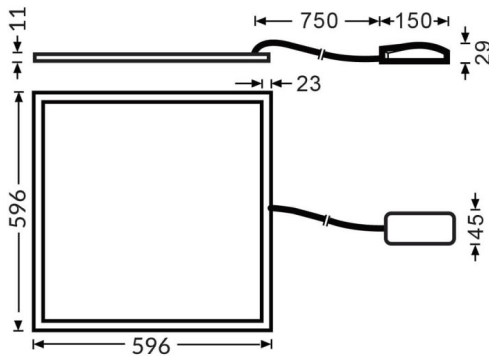

E-PANEL HE

Lavov recessed luminaire from the family E-PANEL with a power of 20W and an optics 86,1 degrees beam angle. CCT 3000K. With a total lumen output of 3000lm and an efficacy of 150lm/W . Made in Aluminum Frame + Steel and finished in White color. Dimmensions 596x596x11. On-Off driver.

Dimensions

Product dimensions (mm) **596x596x11**

Scheme

Item code	86.R091.1391.01
Product type	Indoor
Category	Recessed Fixtures
Family	E-PANEL
Subfamily	E-PANEL HE
Pictograms	

Product	
Real power (W)	20
Real luminous flux (Lm)	3000
Luminous efficiency (Lm/W)	150
Beam angle (&ordm;)	86.1
Life time (h)	50000h L80B10
IP	20 / 40
Colour	White
U. G. R	<19
Chip Brand	Seoul
Control gear included	Yes
Control gear	On-Off
Colour temperature (K)	3000
Colour consistency (SDCM)	SDCM<3
CRI	80