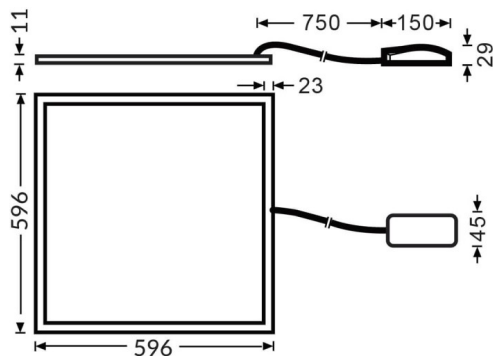

E-PANEL HE

Lavov recessed luminaire from the family E-PANEL with a power of 20W and an optics 86,1 degrees beam angle. CCT 3000K. With a total lumen output of 3000lm and an efficacy of 150lm/W . Made in Aluminum Frame + Steel and finished in White color. Dimmensions 596x596x11. On-Off driver.

Item code	86.R091.1391.01
Product type	Indoor
Category	Recessed Fixtures
Family	E-PANEL
Subfamily	E-PANEL HE
Pictograms	

Dimensions

Product dimensions (mm) **596x596x11**

Scheme

Product	
Real power (W)	20
Real luminous flux (Lm)	3000
Luminous efficiency (Lm/W)	150
Beam angle (°)	86.1
Life time (h)	50000h L80B10
IP	20 / 40
Colour	White
U. G. R	19
Chip Brand	Seoul
Control gear included	Yes
Control gear	On-Off
Light source	LED
Type of LED	SMD
Colour temperature (K)	3000
Colour consistency (SDCM)	SDCM3
CRI	80