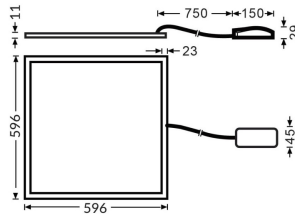

E-PANEL HE

Lavov recessed luminaire from the family E-PANEL with a power of 20W and an optics 86,1 degrees beam angle. CCT 3000K. With a total lumen output of 3000lm and an efficacy of 150lm/W . Made in Aluminum Frame + Steel and finished in White color. Dimmensions 596x596x11. On-Off driver.

Item code	86.R091.1391.01
Product type	Indoor
Category	Recessed Fixtures
Family	E-PANEL
Subfamily	E-PANEL HE

Pictograms

Dimensions

Product dimensions (mm) 596x596x11

Scheme

Product	
Real power (W)	20
Real luminous flux (Lm)	3000
Luminous efficiency (Lm/W)	150
Beam angle (°)	86.1
Life time (h)	50000h L80B10
IP	20 / 40
Colour	White
U. G. R	<19
Chip Brand	Seoul
Control gear included	Yes
Control gear	On-Off
Colour temperature (K)	3000
Colour consistency (SDCM)	SDCM <3
CRI	80