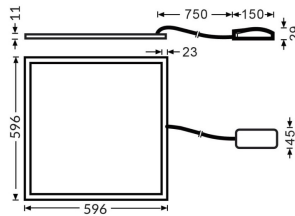

E-PANEL HE

Lavov recessed luminaire from the family E-PANEL with a power of 20W and an optics 86,1 degrees beam angle. CCT 3000K. With a total lumen output of 3000lm and an efficacy of 150lm/W . Made in Aluminum Frame + Steel and finished in White color. Dimmensions 596x596x11. On-Off driver.

Item code	86.R091.1391.01
Product type	Indoor
Category	Recessed Fixtures
Family	E-PANEL
Subfamily	E-PANEL HE

Pictograms

Dimensions

Product dimensions (mm) 596x596x11

Scheme

Product

Real power (W)	20
Real luminous flux (Lm)	3000
Luminous efficiency (Lm/W)	150
Beam angle (°)	86.1
Life time (h)	50000h L80B10
IP	20 / 40
Colour	White
U. G. R	<19
Chip Brand	Seoul
Control gear included	Yes
Control gear	On-Off
Colour temperature (K)	3000
Colour consistency (SDCM)	SDCM<3
CRI	80