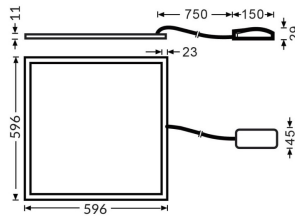

E-PANEL HE

Lavov recessed luminaire from the family E-PANEL with a power of 20W and an optics 120 degrees beam angle. CCT 4000K. With a total lumen output of 3000lm and an efficacy of 150lm/W . Made in Aluminum Frame + Steel and finished in White color. Dimmensions 596x596x11. On-Off driver.

Item code	86.R091.1401.01
Product type	Indoor
Category	Recessed Fixtures
Family	E-PANEL
Subfamily	E-PANEL HE

Pictograms

Dimensions

Product dimensions (mm) 596x596x11

Scheme

Product

Real power (W)	20
Real luminous flux (Lm)	3000
Luminous efficiency (Lm/W)	150
Beam angle (°)	120
Life time (h)	50000h L80B10
IP	20 / 40
Colour	White
Chip Brand	Seoul
Control gear included	Yes
Control gear	On-Off
Colour temperature (K)	4000
Colour consistency (SDCM)	SDCM<3
CRI	80