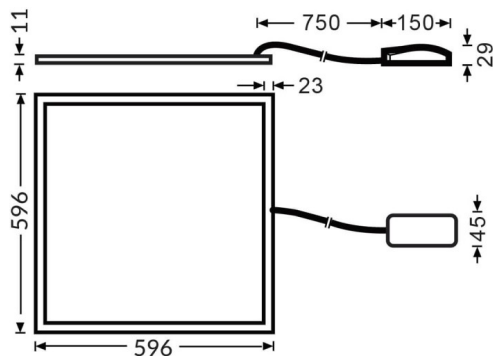

E-PANEL HE

Lavov recessed luminaire from the family E-PANEL with a power of 20W and an optics 120 degrees beam angle. CCT 4000K. With a total lumen output of 3000lm and an efficacy of 150lm/W . Made in Aluminum Frame + Steel and finished in White color. Dimmensions 596x596x11. On-Off driver.

Item code	86.R091.1401.01
Product type	Indoor
Category	Recessed Fixtures
Family	E-PANEL
Subfamily	E-PANEL HE
Pictograms	

Dimensions

Product dimensions (mm) **596x596x11**

Scheme

Product	
Real power (W)	20
Real luminous flux (Lm)	3000
Luminous efficiency (Lm/W)	150
Beam angle (&ordm;)	120
Life time (h)	50000h L80B10
IP	20 / 40
Colour	White
Chip Brand	Seoul
Control gear included	Yes
Control gear	On-Off
Colour temperature (K)	4000
Colour consistency (SDCM)	SDCM<3
CRI	80