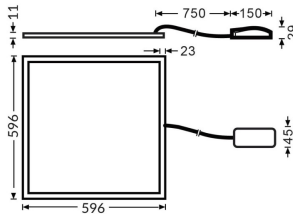

E-PANEL HE

Lavov recessed luminaire from the family E-PANEL with a power of 20W and an optics 86,1 degrees beam angle. CCT 4000K. With a total lumen output of 3000lm and an efficacy of 150lm/W .
Made in Aluminum Frame + Steel and finished in White color.
Dimmensions 596x596x11. On-Off driver.

Item code	86.R091.1491.01
Product type	Indoor
Category	Recessed Fixtures
Family	E-PANEL
Subfamily	E-PANEL HE

Pictograms

Dimensions

Product dimensions (mm) 596x596x11

Scheme

Product

Real power (W)	20
Real luminous flux (Lm)	3000
Luminous efficiency (Lm/W)	150
Beam angle (°)	86.1
Life time (h)	50000h L80B10
IP	20 / 40
Colour	White
U. G. R	<19
Chip Brand	Seoul
Control gear included	Yes
Control gear	On-Off
Colour temperature (K)	4000
Colour consistency (SDCM)	SDCM <3
CRI	80