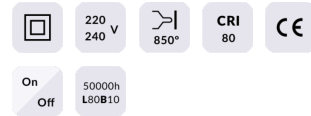

Ball

Lavov reading light from the family Ball with a power of 8W and a beam angle of 24°. With a real lumen output of 800lm and an efficiency of 100lm/W. Made in Die cast aluminium and finished in white color.ON/OFF driver.

Item code	86.RL01.1311.01
Product type	Indoor
Category	Wall Fixtures & Reading lights
Family	Ball

Pictograms

Scheme

Product	
Real power (W)	8
Real luminous flux (Lm)	800
Luminous efficiency (Lm/W)	100
Beam angle (°)	24°
Colour	white
Control gear included	no
Control gear	ON/OFF
Flicker Free	Yes
Colour temperature (K)	3000K
Colour consistency (SDCM)	3
CRI	>80