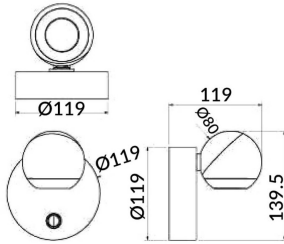

Ball

Lavov reading light from the family Ball with a power of 8W and a beam angle of 24°. With a real lumen output of 800lm and an efficiency of 100lm/W. Made in Die cast aluminium and finished in white color.ON/OFF driver.

Item code	86.RL01.1311.01
Product type	Indoor
Category	Wall Fixtures & Reading lights
Family	Ball

Pictograms

Scheme

Product	
Real power (W)	8
Real luminous flux (Lm)	800
Luminous efficiency (Lm/W)	100
Beam angle (°)	24°
Colour	white
Control gear included	no
Control gear	ON/OFF
Flicker Free	Yes
Colour temperature (K)	3000K
Colour consistency (SDCM)	<3
CRI	>80