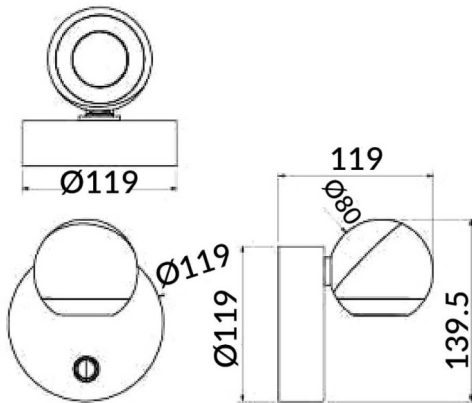

Ball

Lavov reading light from the family Ball with a power of 8W and a beam angle of 24°. With a real lumen output of 800lm and an efficiency of 100lm/W. Made in Die cast aluminium and finished in white color.ON/OFF driver.

Item code	86.RL01.1311.01
Product type	Indoor
Category	Wall Fixtures & Reading lights
Family	Ball

Pictograms

Scheme

Product	
Real power (W)	8
Real luminous flux (Lm)	800
Luminous efficiency (Lm/W)	100
Beam angle (°)	24°
Colour	white
Control gear included	no
Control gear	ON/OFF
Flicker Free	Yes
Colour temperature (K)	3000K
Colour consistency (SDCM)	3
CRI	>80