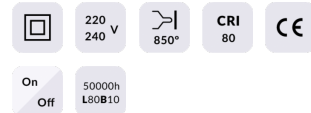

Ball

Lavov reading light from the family Ball with a power of 8W and a beam angle of 24°. With a real lumen output of 800lm and an efficiency of 100lm/W. Made in Die cast aluminium and finished in white color.ON/OFF driver.

Item code	86.RL01.1311.01
Product type	Indoor
Category	Wall Fixtures & Reading lights
Family	Ball

Pictograms

Scheme

Product	
Real power (W)	8
Real luminous flux (Lm)	800
Luminous efficiency (Lm/W)	100
Beam angle (º)	24°
Colour	white
Control gear included	no
Control gear	ON/OFF
Flicker Free	Yes
Colour temperature (K)	3000K
Colour consistency (SDCM)	<3
CRI	>80