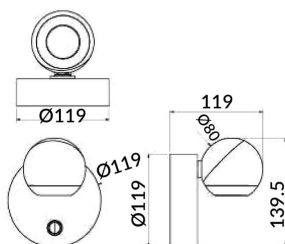

Ball

Lavov reading light from the family Ball with a power of 8W and a beam angle of 24°. With a real lumen output of 800lm and an efficiency of 100lm/W. Made in Die cast aluminium and finished in white color.ON/OFF driver.

Item code	86.RL01.1311.01
Product type	Indoor
Category	Wall Fixtures & Reading lights
Family	Ball

Pictograms

Scheme

Product	
Real power (W)	8
Real luminous flux (Lm)	800
Luminous efficiency (Lm/W)	100
Beam angle (°)	24°
Colour	white
Control gear included	no
Control gear	ON/OFF
Flicker Free	Yes
Colour temperature (K)	3000K
Colour consistency (SDCM)	<3
CRI	>80