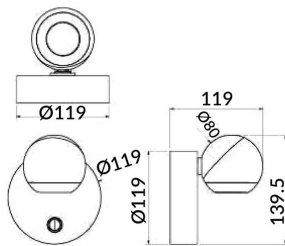

Ball

Lavov reading light from the family Ball with a power of 8W and a beam angle of 24°. With a real lumen output of 800lm and an efficiency of 100lm/W. Made in Die cast aluminium and finished in white color.ON/OFF driver.

Item code	86.RL01.1311.01
Product type	Indoor
Category	Wall Fixtures & Reading lights
Family	Ball

Pictograms

Scheme

Product	
Real power (W)	8
Real luminous flux (Lm)	800
Luminous efficiency (Lm/W)	100
Beam angle (°)	24°
Colour	white
Control gear included	no
Control gear	ON/OFF
Flicker Free	Yes
Colour temperature (K)	3000K
Colour consistency (SDCM)	<3
CRI	>80