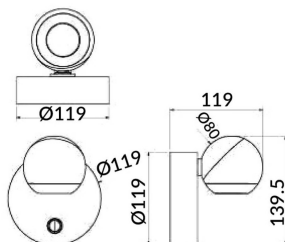

Ball

Lavov reading light from the family Ball with a power of 8W and a beam angle of 24°. With a real lumen output of 800lm and an efficiency of 100lm/W. Made in Die cast aluminium and finished in white color.ON/OFF driver.

Item code	86.RL01.1311.01
Product type	Indoor
Category	Wall Fixtures & Reading lights
Family	Ball

Pictograms

	220 240 V		850°		CRI 80	
	On Off		50000h L80B10			

Scheme

Product	
Real power (W)	8
Real luminous flux (Lm)	800
Luminous efficiency (Lm/W)	100
Beam angle (°)	24°
Colour	white
Control gear included	no
Control gear	ON/OFF
Flicker Free	Yes
Colour temperature (K)	3000K
Colour consistency (SDCM)	<3
CRI	>80