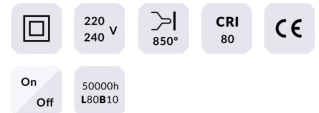

Ball

Lavov reading light from the family Ball with a power of 8W and a beam angle of 24°. With a real lumen output of 800lm and an efficiency of 100lm/W. Made in Die cast aluminium and finished in white color.ON/OFF driver.

Item code	86.RL01.1311.01
Product type	Indoor
Category	Wall Fixtures & Reading lights
Family	Ball

Pictograms

Scheme

Product	
Real power (W)	8
Real luminous flux (Lm)	800
Luminous efficiency (Lm/W)	100
Beam angle (°)	24°
Colour	white
Control gear included	no
Control gear	ON/OFF
Flicker Free	Yes
Colour temperature (K)	3000K
Colour consistency (SDCM)	<3
CRI	>80