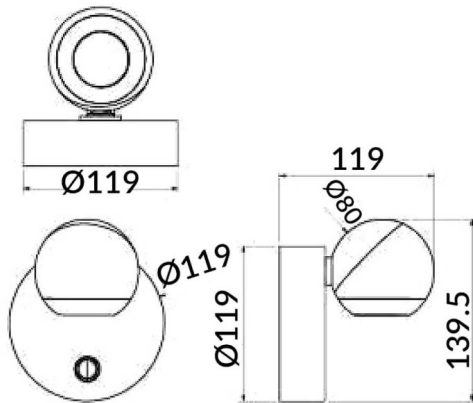

Ball

Lavov reading light from the family Ball with a power of 8W and a beam angle of 24°. With a real lumen output of 800lm and an efficiency of 100lm/W. Made in Die cast aluminium and finished in white color.ON/OFF driver.

Item code	86.RL01.1311.01
Product type	Indoor
Category	Wall Fixtures & Reading lights
Family	Ball

Pictograms

Scheme

Product	
Real power (W)	8
Real luminous flux (Lm)	800
Luminous efficiency (Lm/W)	100
Beam angle (º)	24°
Colour	white
Control gear included	no
Control gear	ON/OFF
Flicker Free	Yes
Colour temperature (K)	3000K
Colour consistency (SDCM)	<3
CRI	>80