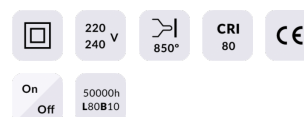

Ball

Lavov reading light from the family Ball with a power of 8W and a beam angle of 24°. With a real lumen output of 800lm and an efficiency of 100lm/W. Made in Die cast aluminium and finished in white color.ON/OFF driver.

Item code	86.RL01.1311.01
Product type	Indoor
Category	Wall Fixtures & Reading lights
Family	Ball

Pictograms

Scheme

Product	
Real power (W)	8
Real luminous flux (Lm)	800
Luminous efficiency (Lm/W)	100
Beam angle (°)	24°
Colour	white
Control gear included	no
Control gear	ON/OFF
Flicker Free	Yes
Colour temperature (K)	3000K
Colour consistency (SDCM)	<3
CRI	>80