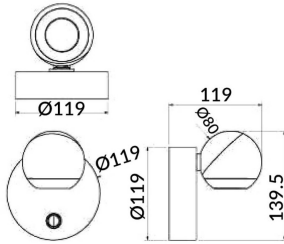

**Ball**

Lavov reading light from the family Ball with a power of 8W and a beam angle of 24°. With a real lumen output of 800lm and an efficiency of 100lm/W. Made in Die cast aluminium and finished in black color.ON/OFF driver.

<b>Item code</b>	<b>86.RL01.1311.02</b>
<b>Product type</b>	<b>Indoor</b>
<b>Category</b>	<b>Wall Fixtures &amp; Reading lights</b>
<b>Family</b>	<b>Ball</b>

<b>Pictograms</b>	    
	 

**Scheme**

<b>Product</b>	
<b>Real power (W)</b>	<b>8</b>
<b>Real luminous flux (Lm)</b>	<b>800</b>
<b>Luminous efficiency (Lm/W)</b>	<b>100</b>
<b>Beam angle (°)</b>	<b>24°</b>
<b>Colour</b>	<b>black</b>
<b>Control gear included</b>	<b>no</b>
<b>Control gear</b>	<b>ON/OFF</b>
<b>Flicker Free</b>	<b>Yes</b>
<b>Colour temperature (K)</b>	<b>3000K</b>
<b>Colour consistency (SDCM)</b>	<b>&lt;3</b>
<b>CRI</b>	<b>&gt;80</b>