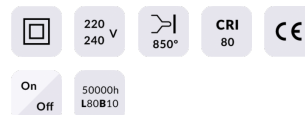

### Ball

Lavov reading light from the family Ball with a power of 8W and a beam angle of 24°. With a real lumen output of 800lm and an efficiency of 100lm/W. Made in Die cast aluminium and finished in black color.ON/OFF driver.

### Scheme

<b>Product</b>	
Real power (W)	8
Real luminous flux (Lm)	800
Luminous efficiency (Lm/W)	100
Beam angle (°)	24°
Colour	black
Control gear included	no
Control gear	ON/OFF
Flicker Free	Yes
Colour temperature (K)	3000K
Colour consistency (SDCM)	3
CRI	>80