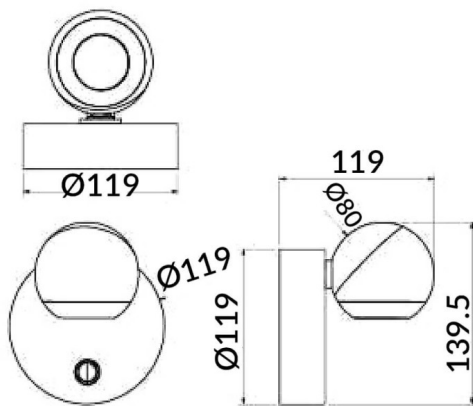

### Ball

Lavov reading light from the family Ball with a power of 8W and a beam angle of 24°. With a real lumen output of 800lm and an efficiency of 100lm/W. Made in Die cast aluminium and finished in black color.ON/OFF driver.

Item code	86.RL01.1311.02
Product type	Indoor
Category	Wall Fixtures & Reading lights
Family	Ball

### Scheme

Product	
Real power (W)	8
Real luminous flux (Lm)	800
Luminous efficiency (Lm/W)	100
Beam angle (&ordm;)	24°
Colour	black
Control gear included	no
Control gear	ON/OFF
Flicker Free	Yes
Colour temperature (K)	3000K
Colour consistency (SDCM)	<3
CRI	>80