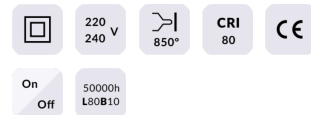

### Ball

Lavov reading light from the family Ball with a power of 8W and a beam angle of 24°. With a real lumen output of 800lm and an efficiency of 100lm/W. Made in Die cast aluminium and finished in black color.ON/OFF driver.

### Scheme

Product	
Real power (W)	8
Real luminous flux (Lm)	800
Luminous efficiency (Lm/W)	100
Beam angle (&ordm;)	24°
Colour	black
Control gear included	no
Control gear	ON/OFF
Flicker Free	Yes
Colour temperature (K)	3000K
Colour consistency (SDCM)	<3
CRI	>80