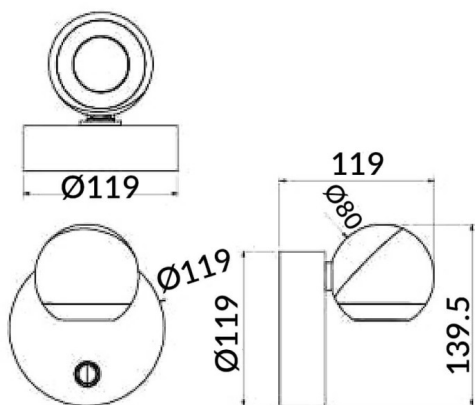

### Ball

Lavov reading light from the family Ball with a power of 8W and a beam angle of 24°. With a real lumen output of 800lm and an efficiency of 100lm/W. Made in Die cast aluminium and finished in black color.ON/OFF driver.

Item code	86.RL01.1311.02
Product type	Indoor
Category	Wall Fixtures & Reading lights
Family	Ball

### Scheme

<b>Product</b>	
Real power (W)	8
Real luminous flux (Lm)	800
Luminous efficiency (Lm/W)	100
Beam angle (°)	24°
Colour	black
Control gear included	no
Control gear	ON/OFF
Flicker Free	Yes
Colour temperature (K)	3000K
Colour consistency (SDCM)	3
CRI	>80