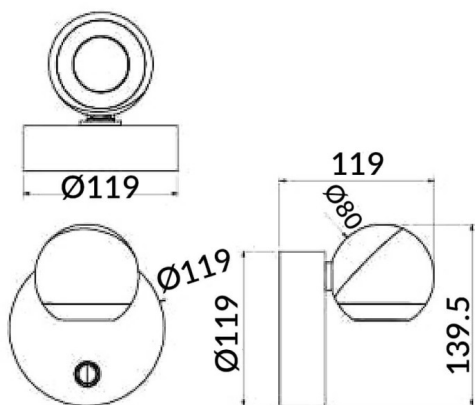

Ball

Lavov reading light from the family Ball with a power of 8W and a beam angle of 24°. With a real lumen output of 800lm and an efficiency of 100lm/W. Made in Die cast aluminium and finished in black color.ON/OFF driver.

Item code	86.RL01.1311.02
Product type	Indoor
Category	Wall Fixtures & Reading lights
Family	Ball

Pictograms

Scheme

Product	
Real power (W)	8
Real luminous flux (Lm)	800
Luminous efficiency (Lm/W)	100
Beam angle (°)	24°
Colour	black
Control gear included	no
Control gear	ON/OFF
Flicker Free	Yes
Colour temperature (K)	3000K
Colour consistency (SDCM)	3
CRI	>80