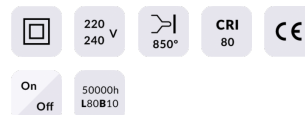

Ball

Lavov reading light from the family Ball with a power of 8W and a beam angle of 24°. With a real lumen output of 800lm and an efficiency of 100lm/W. Made in Die cast aluminium and finished in black color.ON/OFF driver.

Item code	86.RL01.1311.02
Product type	Indoor
Category	Wall Fixtures & Reading lights
Family	Ball

Pictograms

Scheme

Product	
Real power (W)	8
Real luminous flux (Lm)	800
Luminous efficiency (Lm/W)	100
Beam angle (°)	24°
Colour	black
Control gear included	no
Control gear	ON/OFF
Flicker Free	Yes
Colour temperature (K)	3000K
Colour consistency (SDCM)	3
CRI	>80