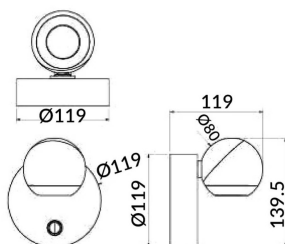

Ball

Lavov reading light from the family Ball with a power of 8W and a beam angle of 24°. With a real lumen output of 800lm and an efficiency of 100lm/W. Made in Die cast aluminium and finished in black color.ON/OFF driver.

Item code	86.RL01.1311.02
Product type	Indoor
Category	Wall Fixtures & Reading lights
Family	Ball

Pictograms

Scheme

Product	
Real power (W)	8
Real luminous flux (Lm)	800
Luminous efficiency (Lm/W)	100
Beam angle (°)	24°
Colour	black
Control gear included	no
Control gear	ON/OFF
Flicker Free	Yes
Colour temperature (K)	3000K
Colour consistency (SDCM)	<3
CRI	>80