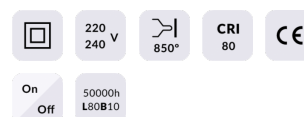

Ball

Lavov reading light from the family Ball with a power of 8W and a beam angle of 24°. With a real lumen output of 800lm and an efficiency of 100lm/W. Made in Die cast aluminium and finished in black color.ON/OFF driver.

Item code	86.RL01.1311.02
Product type	Indoor
Category	Wall Fixtures & Reading lights
Family	Ball

Pictograms

Scheme

Product	
Real power (W)	8
Real luminous flux (Lm)	800
Luminous efficiency (Lm/W)	100
Beam angle (°)	24°
Colour	black
Control gear included	no
Control gear	ON/OFF
Flicker Free	Yes
Colour temperature (K)	3000K
Colour consistency (SDCM)	<3
CRI	>80