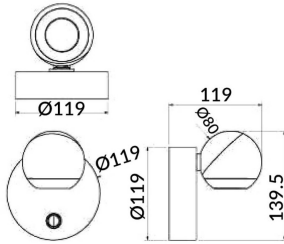

Ball

Lavov reading light from the family Ball with a power of 8W and a beam angle of 24°. With a real lumen output of 800lm and an efficiency of 100lm/W. Made in Die cast aluminium and finished in black color.ON/OFF driver.

Item code	86.RL01.1311.02
Product type	Indoor
Category	Wall Fixtures & Reading lights
Family	Ball

Pictograms	
-------------------	--

Scheme

Product	
Real power (W)	8
Real luminous flux (Lm)	800
Luminous efficiency (Lm/W)	100
Beam angle (°)	24°
Colour	black
Control gear included	no
Control gear	ON/OFF
Flicker Free	Yes
Colour temperature (K)	3000K
Colour consistency (SDCM)	<3
CRI	>80