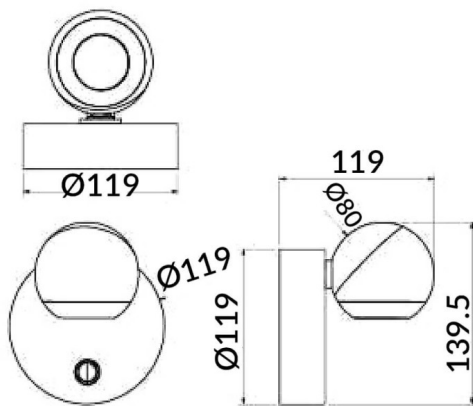

### Ball

Lavov reading light from the family Ball with a power of 8W and a beam angle of 24°. With a real lumen output of 800lm and an efficiency of 100lm/W. Made in Die cast aluminium and finished in gold color.ON/OFF driver.

|              |                                |
|--------------|--------------------------------|
| Item code    | 86.RL01.1311.06                |
| Product type | Indoor                         |
| Category     | Wall Fixtures & Reading lights |
| Family       | Ball                           |

### Scheme

| Product                    |        |
|----------------------------|--------|
| Real power (W)             | 8      |
| Real luminous flux (Lm)    | 800    |
| Luminous efficiency (Lm/W) | 100    |
| Beam angle (°)             | 24°    |
| Colour                     | gold   |
| Control gear included      | no     |
| Control gear               | ON/OFF |
| Flicker Free               | Yes    |
| Colour temperature (K)     | 3000K  |
| Colour consistency (SDCM)  | 3      |
| CRI                        | >80    |