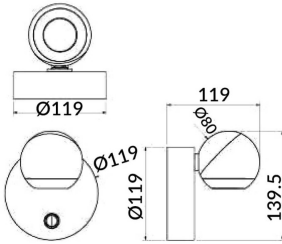

Ball

Lavov reading light from the family Ball with a power of 8W and a beam angle of 24°. With a real lumen output of 800lm and an efficiency of 100lm/W. Made in Die cast aluminium and finished in gold color.ON/OFF driver.

Item code	86.RL01.1311.06
Product type	Indoor
Category	Wall Fixtures & Reading lights
Family	Ball

Pictograms

Scheme

Product	
Real power (W)	8
Real luminous flux (Lm)	800
Luminous efficiency (Lm/W)	100
Beam angle (°)	24°
Colour	gold
Control gear included	no
Control gear	ON/OFF
Flicker Free	Yes
Colour temperature (K)	3000K
Colour consistency (SDCM)	<3
CRI	>80