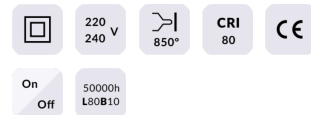

### Ball

Lavov reading light from the family Ball with a power of 8W and a beam angle of 24°. With a real lumen output of 800lm and an efficiency of 100lm/W. Made in Die cast aluminium and finished in gold color.ON/OFF driver.

### Scheme

| Product                    |        |
|----------------------------|--------|
| Real power (W)             | 8      |
| Real luminous flux (Lm)    | 800    |
| Luminous efficiency (Lm/W) | 100    |
| Beam angle (°)             | 24°    |
| Colour                     | gold   |
| Control gear included      | no     |
| Control gear               | ON/OFF |
| Flicker Free               | Yes    |
| Colour temperature (K)     | 3000K  |
| Colour consistency (SDCM)  | 3      |
| CRI                        | >80    |