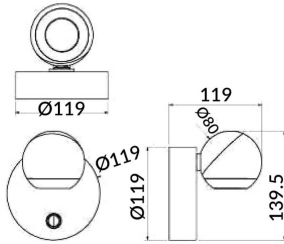

Ball

Lavov reading light from the family Ball with a power of 8W and a beam angle of 24°. With a real lumen output of 800lm and an efficiency of 100lm/W. Made in Die cast aluminium and finished in gold color.ON/OFF driver.

Item code	86.RL01.1311.06
Product type	Indoor
Category	Wall Fixtures & Reading lights
Family	Ball

Pictograms

Scheme

Product	
Real power (W)	8
Real luminous flux (Lm)	800
Luminous efficiency (Lm/W)	100
Beam angle (°)	24°
Colour	gold
Control gear included	no
Control gear	ON/OFF
Flicker Free	Yes
Colour temperature (K)	3000K
Colour consistency (SDCM)	<3
CRI	>80