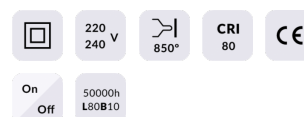

Ball

Lavov reading light from the family Ball with a power of 8W and a beam angle of 24°. With a real lumen output of 800lm and an efficiency of 100lm/W. Made in Die cast aluminium and finished in gold color.ON/OFF driver.

Item code	86.RL01.1311.06
Product type	Indoor
Category	Wall Fixtures & Reading lights
Family	Ball

Pictograms

Scheme

Product	
Real power (W)	8
Real luminous flux (Lm)	800
Luminous efficiency (Lm/W)	100
Beam angle (°)	24°
Colour	gold
Control gear included	no
Control gear	ON/OFF
Flicker Free	Yes
Colour temperature (K)	3000K
Colour consistency (SDCM)	<3
CRI	>80