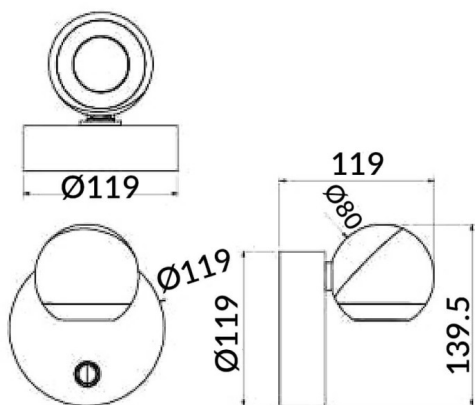

Ball

Lavov reading light from the family Ball with a power of 8W and a beam angle of 24°. With a real lumen output of 800lm and an efficiency of 100lm/W. Made in Die cast aluminium and finished in gold color.ON/OFF driver.

Item code	86.RL01.1311.06
Product type	Indoor
Category	Wall Fixtures & Reading lights
Family	Ball

Pictograms

Scheme

Product	
Real power (W)	8
Real luminous flux (Lm)	800
Luminous efficiency (Lm/W)	100
Beam angle (°)	24°
Colour	gold
Control gear included	no
Control gear	ON/OFF
Flicker Free	Yes
Colour temperature (K)	3000K
Colour consistency (SDCM)	3
CRI	>80