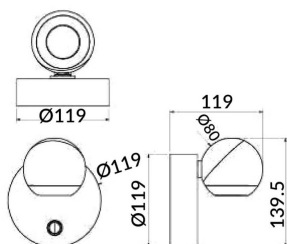

Ball

Lavov reading light from the family Ball with a power of 8W and a beam angle of 24°. With a real lumen output of 800lm and an efficiency of 100lm/W. Made in Die cast aluminium and finished in gold color.ON/OFF driver.

Item code	86.RL01.1311.06
Product type	Indoor
Category	Wall Fixtures & Reading lights
Family	Ball

Pictograms

Scheme

Product	
Real power (W)	8
Real luminous flux (Lm)	800
Luminous efficiency (Lm/W)	100
Beam angle (°)	24°
Colour	gold
Control gear included	no
Control gear	ON/OFF
Flicker Free	Yes
Colour temperature (K)	3000K
Colour consistency (SDCM)	<3
CRI	>80