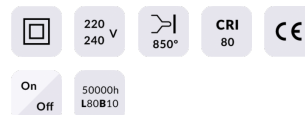

Ball

Lavov reading light from the family Ball with a power of 8W and a beam angle of 24°. With a real lumen output of 800lm and an efficiency of 100lm/W. Made in Die cast aluminium and finished in gold color.ON/OFF driver.

Item code	86.RL01.1311.06
Product type	Indoor
Category	Wall Fixtures & Reading lights
Family	Ball

Pictograms

Scheme

Product	
Real power (W)	8
Real luminous flux (Lm)	800
Luminous efficiency (Lm/W)	100
Beam angle (°)	24°
Colour	gold
Control gear included	no
Control gear	ON/OFF
Flicker Free	Yes
Colour temperature (K)	3000K
Colour consistency (SDCM)	3
CRI	>80