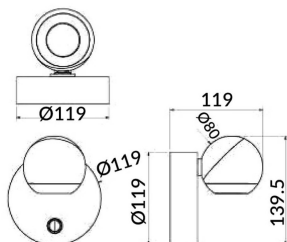

Ball

Lavov reading light from the family Ball with a power of 8W and a beam angle of 24°. With a real lumen output of 800lm and an efficiency of 100lm/W. Made in Die cast aluminium and finished in gold color.ON/OFF driver.

Item code	86.RL01.1311.06
Product type	Indoor
Category	Wall Fixtures & Reading lights
Family	Ball
Pictograms	

Scheme

Product	
Real power (W)	8
Real luminous flux (Lm)	800
Luminous efficiency (Lm/W)	100
Beam angle (°)	24°
Colour	gold
Control gear included	no
Control gear	ON/OFF
Flicker Free	Yes
Colour temperature (K)	3000K
Colour consistency (SDCM)	<3
CRI	>80