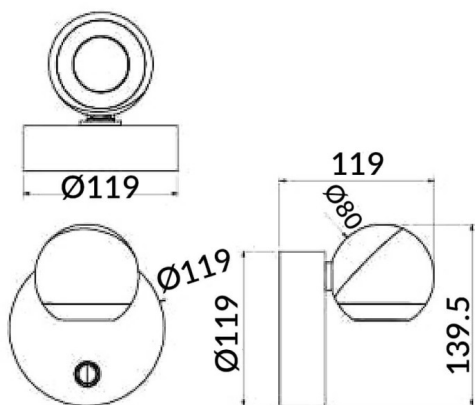

Ball

Lavov reading light from the family Ball with a power of 8W and a beam angle of 36°. With a real lumen output of 800lm and an efficiency of 100lm/W. Made in Die cast aluminium and finished in white color.ON/OFF driver.

Item code	86.RL01.1321.01
Product type	Indoor
Category	Wall Fixtures & Reading lights
Family	Ball

Pictograms

Scheme

Product	
Real power (W)	8
Real luminous flux (Lm)	800
Luminous efficiency (Lm/W)	100
Beam angle (&ordm;)	36o
Colour	white
Control gear included	no
Control gear	ON/OFF
Flicker Free	Yes
Colour temperature (K)	3000K
Colour consistency (SDCM)	<3
CRI	>80