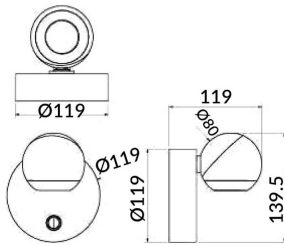

**Ball**

Lavov reading light from the family Ball with a power of 8W and a beam angle of 36o. With a real lumen output of 800lm and an efficiency of 100lm/W. Made in Die cast aluminium and finished in white color.ON/OFF driver.

<b>Item code</b>	<b>86.RL01.1321.01</b>
<b>Product type</b>	<b>Indoor</b>
<b>Category</b>	<b>Wall Fixtures &amp; Reading lights</b>
<b>Family</b>	<b>Ball</b>

**Pictograms**

**Scheme**

<b>Product</b>	
<b>Real power (W)</b>	<b>8</b>
<b>Real luminous flux (Lm)</b>	<b>800</b>
<b>Luminous efficiency (Lm/W)</b>	<b>100</b>
<b>Beam angle (°)</b>	<b>36o</b>
<b>Colour</b>	<b>white</b>
<b>Control gear included</b>	<b>no</b>
<b>Control gear</b>	<b>ON/OFF</b>
<b>Flicker Free</b>	<b>Yes</b>
<b>Colour temperature (K)</b>	<b>3000K</b>
<b>Colour consistency (SDCM)</b>	<b>&lt;3</b>
<b>CRI</b>	<b>&gt;80</b>