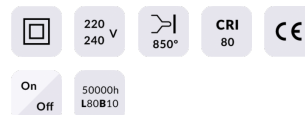

Ball

Lavov reading light from the family Ball with a power of 8W and a beam angle of 36°. With a real lumen output of 800lm and an efficiency of 100lm/W. Made in Die cast aluminium and finished in white color.ON/OFF driver.

Item code	86.RL01.1321.01
Product type	Indoor
Category	Wall Fixtures & Reading lights
Family	Ball

Pictograms

Scheme

Product	
Real power (W)	8
Real luminous flux (Lm)	800
Luminous efficiency (Lm/W)	100
Beam angle (&ordm;)	36o
Colour	white
Control gear included	no
Control gear	ON/OFF
Flicker Free	Yes
Colour temperature (K)	3000K
Colour consistency (SDCM)	<3
CRI	>80