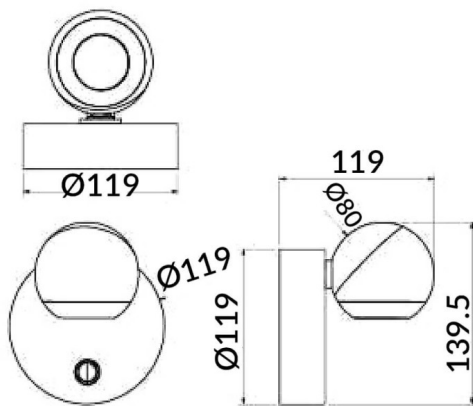

Ball

Lavov reading light from the family Ball with a power of 8W and a beam angle of 36°. With a real lumen output of 800lm and an efficiency of 100lm/W. Made in Die cast aluminium and finished in white color.ON/OFF driver.

Item code	86.RL01.1321.01
Product type	Indoor
Category	Wall Fixtures & Reading lights
Family	Ball

Pictograms

Scheme

Product	
Real power (W)	8
Real luminous flux (Lm)	800
Luminous efficiency (Lm/W)	100
Beam angle (°)	36°
Colour	white
Control gear included	no
Control gear	ON/OFF
Flicker Free	Yes
Colour temperature (K)	3000K
Colour consistency (SDCM)	3
CRI	>80