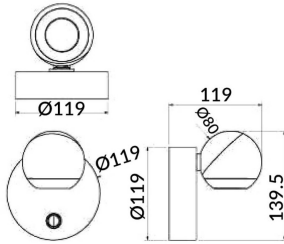

**Ball**

Lavov reading light from the family Ball with a power of 8W and a beam angle of 36o. With a real lumen output of 800lm and an efficiency of 100lm/W. Made in Die cast aluminium and finished in white color.ON/OFF driver.

<b>Item code</b>	<b>86.RL01.1321.01</b>
<b>Product type</b>	<b>Indoor</b>
<b>Category</b>	<b>Wall Fixtures &amp; Reading lights</b>
<b>Family</b>	<b>Ball</b>

**Pictograms**

**Scheme**

<b>Product</b>	
<b>Real power (W)</b>	<b>8</b>
<b>Real luminous flux (Lm)</b>	<b>800</b>
<b>Luminous efficiency (Lm/W)</b>	<b>100</b>
<b>Beam angle (°)</b>	<b>36o</b>
<b>Colour</b>	<b>white</b>
<b>Control gear included</b>	<b>no</b>
<b>Control gear</b>	<b>ON/OFF</b>
<b>Flicker Free</b>	<b>Yes</b>
<b>Colour temperature (K)</b>	<b>3000K</b>
<b>Colour consistency (SDCM)</b>	<b>&lt;3</b>
<b>CRI</b>	<b>&gt;80</b>