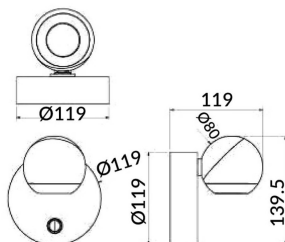

Ball

Lavov reading light from the family Ball with a power of 8W and a beam angle of 36°. With a real lumen output of 800lm and an efficiency of 100lm/W. Made in Die cast aluminium and finished in white color.ON/OFF driver.

Item code	86.RL01.1321.01
Product type	Indoor
Category	Wall Fixtures & Reading lights
Family	Ball

Pictograms

Scheme

Product	
Real power (W)	8
Real luminous flux (Lm)	800
Luminous efficiency (Lm/W)	100
Beam angle (°)	36°
Colour	white
Control gear included	no
Control gear	ON/OFF
Flicker Free	Yes
Colour temperature (K)	3000K
Colour consistency (SDCM)	<3
CRI	>80