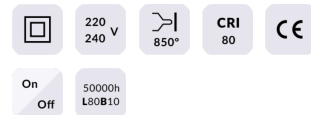

Ball

Lavov reading light from the family Ball with a power of 8W and a beam angle of 36°. With a real lumen output of 800lm and an efficiency of 100lm/W. Made in Die cast aluminium and finished in white color.ON/OFF driver.

Item code	86.RL01.1321.01
Product type	Indoor
Category	Wall Fixtures & Reading lights
Family	Ball

Pictograms

Scheme

Product	
Real power (W)	8
Real luminous flux (Lm)	800
Luminous efficiency (Lm/W)	100
Beam angle (°)	36°
Colour	white
Control gear included	no
Control gear	ON/OFF
Flicker Free	Yes
Colour temperature (K)	3000K
Colour consistency (SDCM)	3
CRI	>80