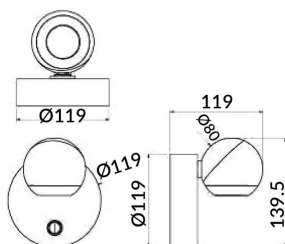

Ball

Lavov reading light from the family Ball with a power of 8W and a beam angle of 36°. With a real lumen output of 800lm and an efficiency of 100lm/W. Made in Die cast aluminium and finished in white color.ON/OFF driver.

Item code	86.RL01.1321.01
Product type	Indoor
Category	Wall Fixtures & Reading lights
Family	Ball

Pictograms

Scheme

Product	
Real power (W)	8
Real luminous flux (Lm)	800
Luminous efficiency (Lm/W)	100
Beam angle (°)	36°
Colour	white
Control gear included	no
Control gear	ON/OFF
Flicker Free	Yes
Colour temperature (K)	3000K
Colour consistency (SDCM)	<3
CRI	>80