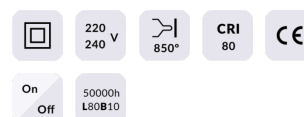

Ball

Lavov reading light from the family Ball with a power of 8W and a beam angle of 36°. With a real lumen output of 800lm and an efficiency of 100lm/W. Made in Die cast aluminium and finished in white color.ON/OFF driver.

Item code	86.RL01.1321.01
Product type	Indoor
Category	Wall Fixtures & Reading lights
Family	Ball

Pictograms

Scheme

Product	
Real power (W)	8
Real luminous flux (Lm)	800
Luminous efficiency (Lm/W)	100
Beam angle (°)	36°
Colour	white
Control gear included	no
Control gear	ON/OFF
Flicker Free	Yes
Colour temperature (K)	3000K
Colour consistency (SDCM)	<3
CRI	>80