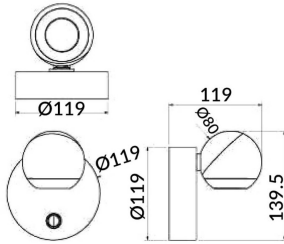

Ball

Lavov reading light from the family Ball with a power of 8W and a beam angle of 36°. With a real lumen output of 800lm and an efficiency of 100lm/W. Made in Die cast aluminium and finished in black color.ON/OFF driver.

Item code	86.RL01.1321.02
Product type	Indoor
Category	Wall Fixtures & Reading lights
Family	Ball

Pictograms	    
	 

Scheme

Product	
Real power (W)	8
Real luminous flux (Lm)	800
Luminous efficiency (Lm/W)	100
Beam angle (°)	36°
Colour	black
Control gear included	no
Control gear	ON/OFF
Flicker Free	Yes
Colour temperature (K)	3000K
Colour consistency (SDCM)	<3
CRI	>80