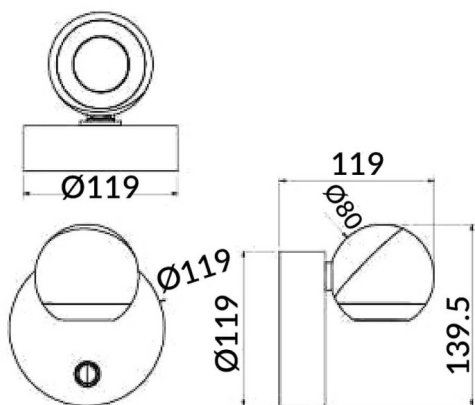

### Ball

Lavov reading light from the family Ball with a power of 8W and a beam angle of 36°. With a real lumen output of 800lm and an efficiency of 100lm/W. Made in Die cast aluminium and finished in black color.ON/OFF driver.

Item code	86.RL01.1321.02
Product type	Indoor
Category	Wall Fixtures & Reading lights
Family	Ball
Pictograms	

### Scheme

Product	
Real power (W)	8
Real luminous flux (Lm)	800
Luminous efficiency (Lm/W)	100
Beam angle (°)	36°
Colour	black
Control gear included	no
Control gear	ON/OFF
Flicker Free	Yes
Colour temperature (K)	3000K
Colour consistency (SDCM)	3
CRI	>80