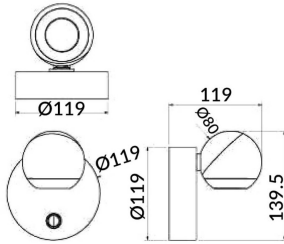

Ball

Lavov reading light from the family Ball with a power of 8W and a beam angle of 36°. With a real lumen output of 800lm and an efficiency of 100lm/W. Made in Die cast aluminium and finished in black color.ON/OFF driver.

Item code	86.RL01.1321.02
Product type	Indoor
Category	Wall Fixtures & Reading lights
Family	Ball

Pictograms

Scheme

Product	
Real power (W)	8
Real luminous flux (Lm)	800
Luminous efficiency (Lm/W)	100
Beam angle (°)	36°
Colour	black
Control gear included	no
Control gear	ON/OFF
Flicker Free	Yes
Colour temperature (K)	3000K
Colour consistency (SDCM)	<3
CRI	>80