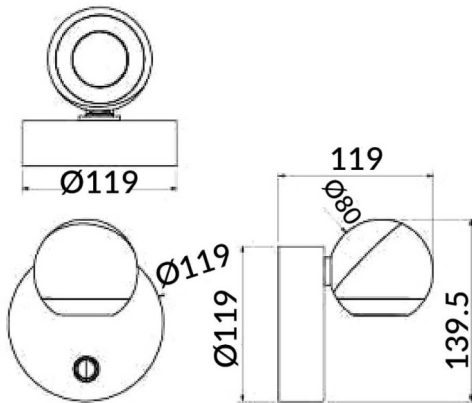

### Ball

Lavov reading light from the family Ball with a power of 8W and a beam angle of 36°. With a real lumen output of 800lm and an efficiency of 100lm/W. Made in Die cast aluminium and finished in black color.ON/OFF driver.

Item code	86.RL01.1321.02
Product type	Indoor
Category	Wall Fixtures & Reading lights
Family	Ball

### Scheme

Product	
Real power (W)	8
Real luminous flux (Lm)	800
Luminous efficiency (Lm/W)	100
Beam angle (°)	36°
Colour	black
Control gear included	no
Control gear	ON/OFF
Flicker Free	Yes
Colour temperature (K)	3000K
Colour consistency (SDCM)	3
CRI	>80