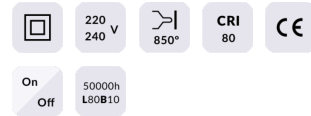

### Ball

Lavov reading light from the family Ball with a power of 8W and a beam angle of 36°. With a real lumen output of 800lm and an efficiency of 100lm/W. Made in Die cast aluminium and finished in black color.ON/OFF driver.

### Scheme

Product	
Real power (W)	8
Real luminous flux (Lm)	800
Luminous efficiency (Lm/W)	100
Beam angle (°)	36°
Colour	black
Control gear included	no
Control gear	ON/OFF
Flicker Free	Yes
Colour temperature (K)	3000K
Colour consistency (SDCM)	3
CRI	>80