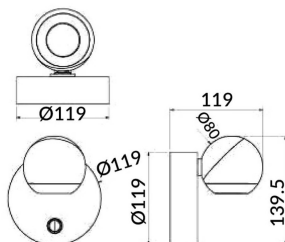

**Ball**

Lavov reading light from the family Ball with a power of 8W and a beam angle of 36°. With a real lumen output of 800lm and an efficiency of 100lm/W. Made in Die cast aluminium and finished in black color.ON/OFF driver.

<b>Item code</b>	<b>86.RL01.1321.02</b>
<b>Product type</b>	<b>Indoor</b>
<b>Category</b>	<b>Wall Fixtures &amp; Reading lights</b>
<b>Family</b>	<b>Ball</b>

**Pictograms**

**Scheme**

<b>Product</b>	
<b>Real power (W)</b>	<b>8</b>
<b>Real luminous flux (Lm)</b>	<b>800</b>
<b>Luminous efficiency (Lm/W)</b>	<b>100</b>
<b>Beam angle (°)</b>	<b>36°</b>
<b>Colour</b>	<b>black</b>
<b>Control gear included</b>	<b>no</b>
<b>Control gear</b>	<b>ON/OFF</b>
<b>Flicker Free</b>	<b>Yes</b>
<b>Colour temperature (K)</b>	<b>3000K</b>
<b>Colour consistency (SDCM)</b>	<b>&lt;3</b>
<b>CRI</b>	<b>&gt;80</b>