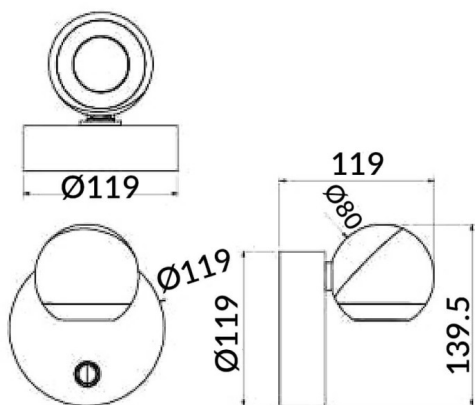

Ball

Lavov reading light from the family Ball with a power of 8W and a beam angle of 36°. With a real lumen output of 800lm and an efficiency of 100lm/W. Made in Die cast aluminium and finished in gold color.ON/OFF driver.

Item code	86.RL01.1321.06
Product type	Indoor
Category	Wall Fixtures & Reading lights
Family	Ball

Pictograms

Scheme

Product	
Real power (W)	8
Real luminous flux (Lm)	800
Luminous efficiency (Lm/W)	100
Beam angle (°)	36°
Colour	gold
Control gear included	no
Control gear	ON/OFF
Flicker Free	Yes
Colour temperature (K)	3000K
Colour consistency (SDCM)	3
CRI	>80