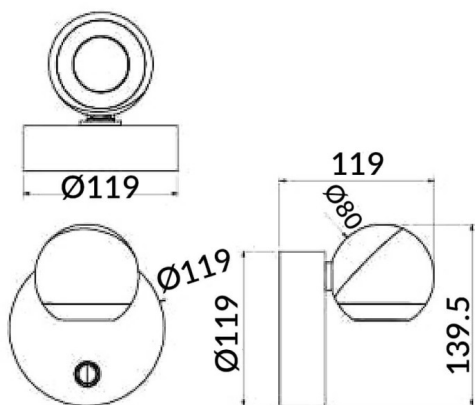

Ball

Lavov reading light from the family Ball with a power of 8W and a beam angle of 36°. With a real lumen output of 800lm and an efficiency of 100lm/W. Made in Die cast aluminium and finished in gold color.ON/OFF driver.

Item code	86.RL01.1321.06
Product type	Indoor
Category	Wall Fixtures & Reading lights
Family	Ball

Pictograms

Scheme

Product	
Real power (W)	8
Real luminous flux (Lm)	800
Luminous efficiency (Lm/W)	100
Beam angle (º)	36°
Colour	gold
Control gear included	no
Control gear	ON/OFF
Flicker Free	Yes
Colour temperature (K)	3000K
Colour consistency (SDCM)	<3
CRI	>80