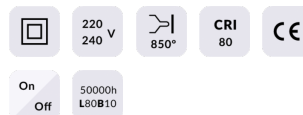

Ball

Lavov reading light from the family Ball with a power of 8W and a beam angle of 36°. With a real lumen output of 800lm and an efficiency of 100lm/W. Made in Die cast aluminium and finished in gold color.ON/OFF driver.

Item code	86.RL01.1321.06
Product type	Indoor
Category	Wall Fixtures & Reading lights
Family	Ball

Pictograms

Scheme

Product	
Real power (W)	8
Real luminous flux (Lm)	800
Luminous efficiency (Lm/W)	100
Beam angle (º)	36°
Colour	gold
Control gear included	no
Control gear	ON/OFF
Flicker Free	Yes
Colour temperature (K)	3000K
Colour consistency (SDCM)	<3
CRI	>80