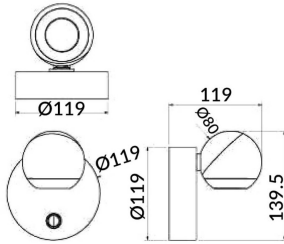

### Ball

Lavov reading light from the family Ball with a power of 8W and a beam angle of 36°. With a real lumen output of 800lm and an efficiency of 100lm/W. Made in Die cast aluminium and finished in gold color.ON/OFF driver.

Item code	86.RL01.1321.06
Product type	Indoor
Category	Wall Fixtures & Reading lights
Family	Ball

### Scheme

Product	
Real power (W)	8
Real luminous flux (Lm)	800
Luminous efficiency (Lm/W)	100
Beam angle (°)	36°
Colour	gold
Control gear included	no
Control gear	ON/OFF
Flicker Free	Yes
Colour temperature (K)	3000K
Colour consistency (SDCM)	<3
CRI	>80