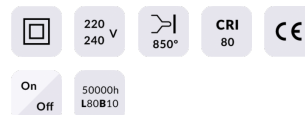

Ball

Lavov reading light from the family Ball with a power of 8W and a beam angle of 36°. With a real lumen output of 800lm and an efficiency of 100lm/W. Made in Die cast aluminium and finished in gold color.ON/OFF driver.

Item code	86.RL01.1321.06
Product type	Indoor
Category	Wall Fixtures & Reading lights
Family	Ball

Pictograms

Scheme

Product	
Real power (W)	8
Real luminous flux (Lm)	800
Luminous efficiency (Lm/W)	100
Beam angle (°)	36°
Colour	gold
Control gear included	no
Control gear	ON/OFF
Flicker Free	Yes
Colour temperature (K)	3000K
Colour consistency (SDCM)	3
CRI	>80