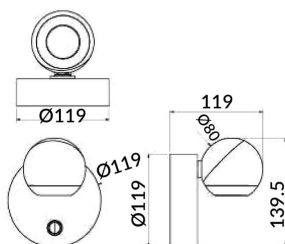

Ball

Lavov reading light from the family Ball with a power of 8W and a beam angle of 36°. With a real lumen output of 800lm and an efficiency of 100lm/W. Made in Die cast aluminium and finished in gold color.ON/OFF driver.

Item code	86.RL01.1321.06
Product type	Indoor
Category	Wall Fixtures & Reading lights
Family	Ball

Pictograms

Scheme

Product	
Real power (W)	8
Real luminous flux (Lm)	800
Luminous efficiency (Lm/W)	100
Beam angle (°)	36°
Colour	gold
Control gear included	no
Control gear	ON/OFF
Flicker Free	Yes
Colour temperature (K)	3000K
Colour consistency (SDCM)	<3
CRI	>80