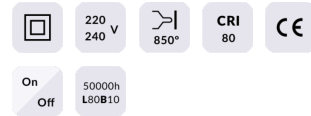

Ball

Lavov reading light from the family Ball with a power of 8W and a beam angle of 36°. With a real lumen output of 800lm and an efficiency of 100lm/W. Made in Die cast aluminium and finished in gold color.ON/OFF driver.

Item code	86.RL01.1321.06
Product type	Indoor
Category	Wall Fixtures & Reading lights
Family	Ball

Pictograms

Scheme

Product	
Real power (W)	8
Real luminous flux (Lm)	800
Luminous efficiency (Lm/W)	100
Beam angle (°)	36°
Colour	gold
Control gear included	no
Control gear	ON/OFF
Flicker Free	Yes
Colour temperature (K)	3000K
Colour consistency (SDCM)	3
CRI	>80