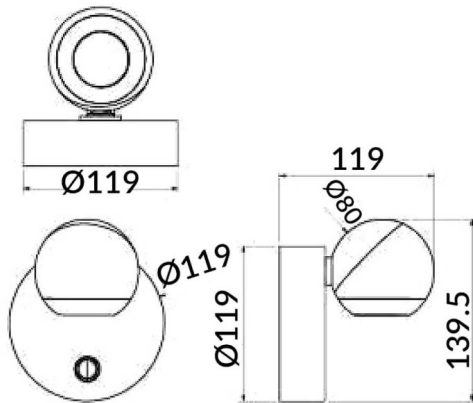

Ball

Lavov reading light from the family Ball with a power of 8W and a beam angle of 36°. With a real lumen output of 800lm and an efficiency of 100lm/W. Made in Die cast aluminium and finished in gold color.ON/OFF driver.

Item code	86.RL01.1321.06
Product type	Indoor
Category	Wall Fixtures & Reading lights
Family	Ball

Pictograms

Scheme

Product	
Real power (W)	8
Real luminous flux (Lm)	800
Luminous efficiency (Lm/W)	100
Beam angle (°)	36°
Colour	gold
Control gear included	no
Control gear	ON/OFF
Flicker Free	Yes
Colour temperature (K)	3000K
Colour consistency (SDCM)	3
CRI	>80