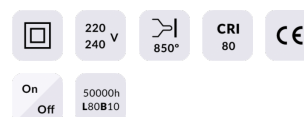

**Ball**

Lavov reading light from the family Ball with a power of 8W and a beam angle of 36°. With a real lumen output of 800lm and an efficiency of 100lm/W. Made in Die cast aluminium and finished in gold color.ON/OFF driver.

<b>Item code</b>	<b>86.RL01.1321.06</b>
<b>Product type</b>	<b>Indoor</b>
<b>Category</b>	<b>Wall Fixtures &amp; Reading lights</b>
<b>Family</b>	<b>Ball</b>

**Pictograms**

**Scheme**

<b>Product</b>	
<b>Real power (W)</b>	<b>8</b>
<b>Real luminous flux (Lm)</b>	<b>800</b>
<b>Luminous efficiency (Lm/W)</b>	<b>100</b>
<b>Beam angle (°)</b>	<b>36°</b>
<b>Colour</b>	<b>gold</b>
<b>Control gear included</b>	<b>no</b>
<b>Control gear</b>	<b>ON/OFF</b>
<b>Flicker Free</b>	<b>Yes</b>
<b>Colour temperature (K)</b>	<b>3000K</b>
<b>Colour consistency (SDCM)</b>	<b>&lt;3</b>
<b>CRI</b>	<b>&gt;80</b>