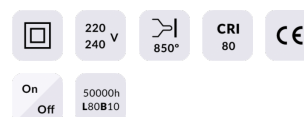

Ball

Lavov reading light from the family Ball with a power of 8W and a beam angle of 36°. With a real lumen output of 800lm and an efficiency of 100lm/W. Made in Die cast aluminium and finished in gold color.ON/OFF driver.

Item code	86.RL01.1321.06
Product type	Indoor
Category	Wall Fixtures & Reading lights
Family	Ball

Pictograms

Scheme

Product	
Real power (W)	8
Real luminous flux (Lm)	800
Luminous efficiency (Lm/W)	100
Beam angle (°)	36°
Colour	gold
Control gear included	no
Control gear	ON/OFF
Flicker Free	Yes
Colour temperature (K)	3000K
Colour consistency (SDCM)	<3
CRI	>80