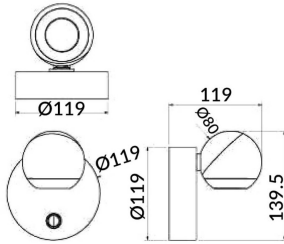

Ball

Lavov reading light from the family Ball with a power of 8W and a beam angle of 36°. With a real lumen output of 800lm and an efficiency of 100lm/W. Made in Die cast aluminium and finished in gold color.ON/OFF driver.

Item code	86.RL01.1321.06
Product type	Indoor
Category	Wall Fixtures & Reading lights
Family	Ball

Pictograms

Scheme

Product	
Real power (W)	8
Real luminous flux (Lm)	800
Luminous efficiency (Lm/W)	100
Beam angle (°)	36°
Colour	gold
Control gear included	no
Control gear	ON/OFF
Flicker Free	Yes
Colour temperature (K)	3000K
Colour consistency (SDCM)	<3
CRI	>80