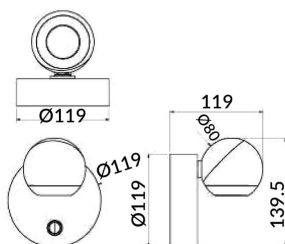

**Ball**

Lavov reading light from the family Ball with a power of 8W and a beam angle of 36°. With a real lumen output of 800lm and an efficiency of 100lm/W. Made in Die cast aluminium and finished in gold color.ON/OFF driver.

<b>Item code</b>	<b>86.RL01.1321.06</b>
<b>Product type</b>	<b>Indoor</b>
<b>Category</b>	<b>Wall Fixtures &amp; Reading lights</b>
<b>Family</b>	<b>Ball</b>

**Pictograms**

**Scheme**

<b>Product</b>	
<b>Real power (W)</b>	<b>8</b>
<b>Real luminous flux (Lm)</b>	<b>800</b>
<b>Luminous efficiency (Lm/W)</b>	<b>100</b>
<b>Beam angle (°)</b>	<b>36°</b>
<b>Colour</b>	<b>gold</b>
<b>Control gear included</b>	<b>no</b>
<b>Control gear</b>	<b>ON/OFF</b>
<b>Flicker Free</b>	<b>Yes</b>
<b>Colour temperature (K)</b>	<b>3000K</b>
<b>Colour consistency (SDCM)</b>	<b>&lt;3</b>
<b>CRI</b>	<b>&gt;80</b>