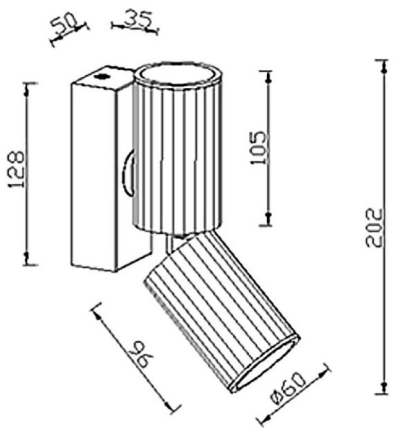

Duo

Lavov reading light from the family Duo with a power of 2*12W and a beam angle of 24°. With a real lumen output of 2400lm and an efficiency of 100lm/W. Made in Die cast aluminium and finished in white color.ON-OFF driver.

Item code	86.RL02.1311.01
Product type	Indoor
Category	Wall Fixtures & Reading lights
Family	Duo

Pictograms

Scheme

Product	
Real power (W)	2*12
Real luminous flux (Lm)	2400
Luminous efficiency (Lm/W)	100
Beam angle (&ordm;)	24°
IP	65
Colour	white
Control gear included	yes
Control gear	ON-OFF
Flicker Free	Yes
Colour temperature (K)	3000K
Colour consistency (SDCM)	<3
CRI	>80