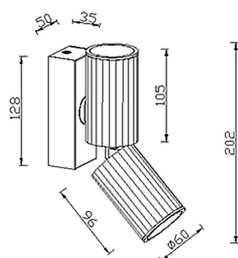

Duo

Lavov reading light from the family Duo with a power of 2*12W and a beam angle of 24°. With a real lumen output of 2400lm and an efficiency of 100lm/W. Made in Die cast aluminium and finished in white color.ON-OFF driver.

Item code	86.RL02.1311.01
Product type	Indoor
Category	Wall Fixtures & Reading lights
Family	Duo

Pictograms

Scheme

Product	
Real power (W)	2*12
Real luminous flux (Lm)	2400
Luminous efficiency (Lm/W)	100
Beam angle (°)	24°
IP	65
Colour	white
Control gear included	yes
Control gear	ON-OFF
Flicker Free	Yes
Colour temperature (K)	3000K
Colour consistency (SDCM)	<3
CRI	>80