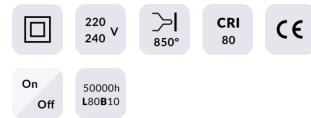

### Duo

Lavov reading light from the family Duo with a power of 2\*12W and a beam angle of 24°. With a real lumen output of 2400lm and an efficiency of 100lm/W. Made in Die cast aluminium and finished in white color.ON-OFF driver.

### Scheme

<b>Product</b>	
Real power (W)	2*12
Real luminous flux (Lm)	2400
Luminous efficiency (Lm/W)	100
Beam angle (°)	24°
IP	65
Colour	white
Control gear included	yes
Control gear	ON-OFF
Flicker Free	Yes
Light source	LED
Type of LED	COB
Colour temperature (K)	3000K
Colour consistency (SDCM)	3
CRI	>80