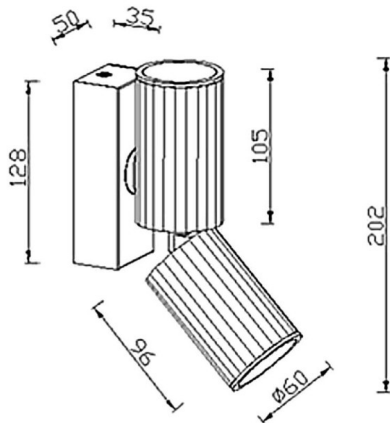

### Duo

Lavov reading light from the family Duo with a power of 2\*12W and a beam angle of 24°. With a real lumen output of 2400lm and an efficiency of 100lm/W. Made in Die cast aluminium and finished in white color.ON-OFF driver.

Item code	86.RL02.1311.01
Product type	Indoor
Category	Wall Fixtures & Reading lights
Family	Duo

### Scheme

<b>Product</b>	
Real power (W)	2*12
Real luminous flux (Lm)	2400
Luminous efficiency (Lm/W)	100
Beam angle (°)	24°
IP	65
Colour	white
Control gear included	yes
Control gear	ON-OFF
Flicker Free	Yes
Light source	LED
Type of LED	COB
Colour temperature (K)	3000K
Colour consistency (SDCM)	3
CRI	>80