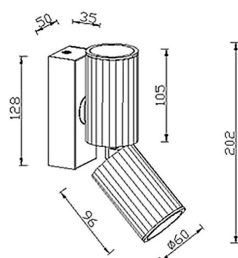

Duo

Lavov reading light from the family Duo with a power of 2*12W and a beam angle of 24°. With a real lumen output of 2400lm and an efficiency of 100lm/W. Made in Die cast aluminium and finished in black color.ON-OFF driver.

| | |
|---------------------|-------------------------------------------|
| Item code | 86.RL02.1311.02 |
| Product type | Indoor |
| Category | Wall Fixtures & Reading lights |
| Family | Duo |

Pictograms

Scheme

| | |
|-----------------------------------|---------------|
| Product | |
| Real power (W) | 2*12 |
| Real luminous flux (Lm) | 2400 |
| Luminous efficiency (Lm/W) | 100 |
| Beam angle (°) | 24° |
| IP | 65 |
| Colour | black |
| Control gear included | yes |
| Control gear | ON-OFF |
| Flicker Free | Yes |
| Colour temperature (K) | 3000K |
| Colour consistency (SDCM) | <3 |
| CRI | >80 |