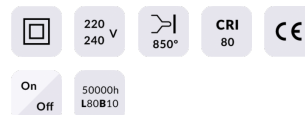

Duo

Lavov reading light from the family Duo with a power of 2*12W and a beam angle of 24°. With a real lumen output of 2400lm and an efficiency of 100lm/W. Made in Die cast aluminium and finished in black color.ON-OFF driver.

Item code	86.RL02.1311.02
Product type	Indoor
Category	Wall Fixtures & Reading lights
Family	Duo

Pictograms

Scheme

Product	
Real power (W)	2*12
Real luminous flux (Lm)	2400
Luminous efficiency (Lm/W)	100
Beam angle (°)	24°
IP	65
Colour	black
Control gear included	yes
Control gear	ON-OFF
Flicker Free	Yes
Light source	LED
Type of LED	COB
Colour temperature (K)	3000K
Colour consistency (SDCM)	3
CRI	>80