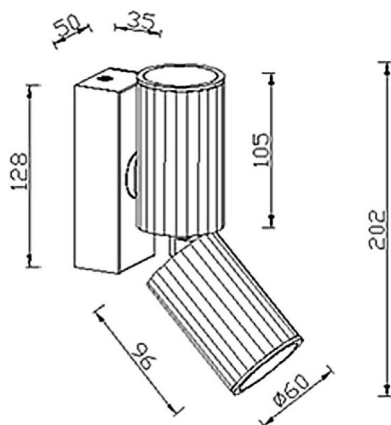

Duo

Lavov reading light from the family Duo with a power of 2*12W and a beam angle of 24°. With a real lumen output of 2400lm and an efficiency of 100lm/W. Made in Die cast aluminium and finished in black color.ON-OFF driver.

Item code	86.RL02.1311.02
Product type	Indoor
Category	Wall Fixtures & Reading lights
Family	Duo

Pictograms

Scheme

Product	
Real power (W)	2*12
Real luminous flux (Lm)	2400
Luminous efficiency (Lm/W)	100
Beam angle (°)	24°
IP	65
Colour	black
Control gear included	yes
Control gear	ON-OFF
Flicker Free	Yes
Light source	LED
Type of LED	COB
Colour temperature (K)	3000K
Colour consistency (SDCM)	3
CRI	>80