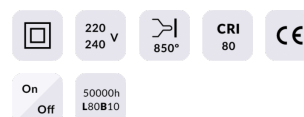

Duo

Lavov reading light from the family Duo with a power of 2*12W and a beam angle of 24°. With a real lumen output of 2400lm and an efficiency of 100lm/W. Made in Die cast aluminium and finished in black color.ON-OFF driver.

| | |
|---------------------|-------------------------------------------|
| Item code | 86.RL02.1311.02 |
| Product type | Indoor |
| Category | Wall Fixtures & Reading lights |
| Family | Duo |

Pictograms

Scheme

| | |
|-----------------------------------|---------------|
| Product | |
| Real power (W) | 2*12 |
| Real luminous flux (Lm) | 2400 |
| Luminous efficiency (Lm/W) | 100 |
| Beam angle (°) | 24° |
| IP | 65 |
| Colour | black |
| Control gear included | yes |
| Control gear | ON-OFF |
| Flicker Free | Yes |
| Colour temperature (K) | 3000K |
| Colour consistency (SDCM) | <3 |
| CRI | >80 |