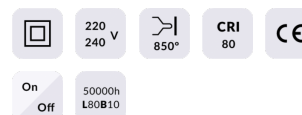

Duo

Lavov reading light from the family Duo with a power of 2*12W and a beam angle of 24°. With a real lumen output of 2400lm and an efficiency of 100lm/W. Made in Die cast aluminium and finished in black color.ON-OFF driver.

Item code	86.RL02.1311.02
Product type	Indoor
Category	Wall Fixtures & Reading lights
Family	Duo

Pictograms

Scheme

Product	
Real power (W)	2*12
Real luminous flux (Lm)	2400
Luminous efficiency (Lm/W)	100
Beam angle (°)	24°
IP	65
Colour	black
Control gear included	yes
Control gear	ON-OFF
Flicker Free	Yes
Colour temperature (K)	3000K
Colour consistency (SDCM)	<3
CRI	>80