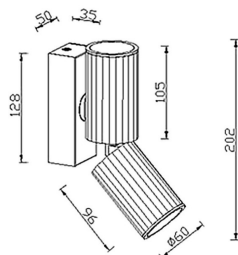

Duo

Lavov reading light from the family Duo with a power of 2*12W and a beam angle of 24°. With a real lumen output of 2400lm and an efficiency of 100lm/W. Made in Die cast aluminium and finished in black color.ON-OFF driver.

Item code	86.RL02.1311.02
Product type	Indoor
Category	Wall Fixtures & Reading lights
Family	Duo

Pictograms

Scheme

Product	
Real power (W)	2*12
Real luminous flux (Lm)	2400
Luminous efficiency (Lm/W)	100
Beam angle (°)	24°
IP	65
Colour	black
Control gear included	yes
Control gear	ON-OFF
Flicker Free	Yes
Colour temperature (K)	3000K
Colour consistency (SDCM)	<3
CRI	>80