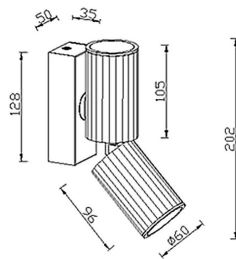

Duo

Lavov reading light from the family Duo with a power of 2*12W and a beam angle of 24°. With a real lumen output of 2400lm and an efficiency of 100lm/W. Made in Die cast aluminium and finished in black color.ON-OFF driver.

Item code	86.RL02.1311.02
Product type	Indoor
Category	Wall Fixtures & Reading lights
Family	Duo

Pictograms

Scheme

Product

Real power (W)	2*12
Real luminous flux (Lm)	2400
Luminous efficiency (Lm/W)	100
Beam angle (°)	24°
IP	65
Colour	black
Control gear included	yes
Control gear	ON-OFF
Flicker Free	Yes
Colour temperature (K)	3000K
Colour consistency (SDCM)	<3
CRI	>80