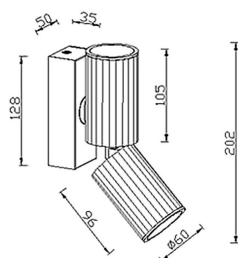

Duo

Lavov reading light from the family Duo with a power of 2*12W and a beam angle of 24°. With a real lumen output of 2400lm and an efficiency of 100lm/W. Made in Die cast aluminium and finished in black color.ON-OFF driver.

Item code	86.RL02.1311.02
Product type	Indoor
Category	Wall Fixtures & Reading lights
Family	Duo

Pictograms

Scheme

Product	
Real power (W)	2*12
Real luminous flux (Lm)	2400
Luminous efficiency (Lm/W)	100
Beam angle (°)	24°
IP	65
Colour	black
Control gear included	yes
Control gear	ON-OFF
Flicker Free	Yes
Colour temperature (K)	3000K
Colour consistency (SDCM)	<3
CRI	>80