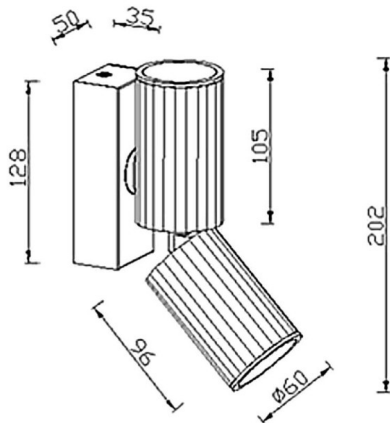

Duo

Lavov reading light from the family Duo with a power of 2*12W and a beam angle of 24°. With a real lumen output of 2400lm and an efficiency of 100lm/W. Made in Die cast aluminium and finished in black color.ON-OFF driver.

Item code	86.RL02.1311.02
Product type	Indoor
Category	Wall Fixtures & Reading lights
Family	Duo

Pictograms

Scheme

Product	
Real power (W)	2*12
Real luminous flux (Lm)	2400
Luminous efficiency (Lm/W)	100
Beam angle (°)	24°
IP	65
Colour	black
Control gear included	yes
Control gear	ON-OFF
Flicker Free	Yes
Light source	LED
Type of LED	COB
Colour temperature (K)	3000K
Colour consistency (SDCM)	3
CRI	>80