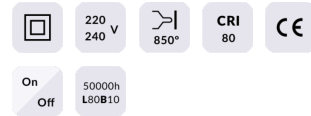

Duo

Lavov reading light from the family Duo with a power of 2*12W and a beam angle of 24°. With a real lumen output of 2400lm and an efficiency of 100lm/W. Made in Die cast aluminium and finished in black color.ON-OFF driver.

Item code	86.RL02.1311.02
Product type	Indoor
Category	Wall Fixtures & Reading lights
Family	Duo

Pictograms

Scheme

Product	
Real power (W)	2*12
Real luminous flux (Lm)	2400
Luminous efficiency (Lm/W)	100
Beam angle (°)	24°
IP	65
Colour	black
Control gear included	yes
Control gear	ON-OFF
Flicker Free	Yes
Light source	LED
Type of LED	COB
Colour temperature (K)	3000K
Colour consistency (SDCM)	3
CRI	>80