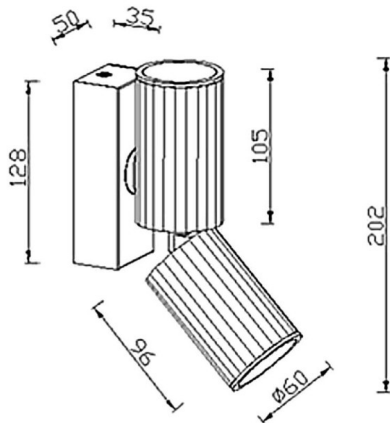

### Duo

Lavov reading light from the family Duo with a power of 2\*12W and a beam angle of 36°. With a real lumen output of 2400lm and an efficiency of 100lm/W. Made in Die cast aluminium and finished in white color.ON-OFF driver.

|              |                                |
|--------------|--------------------------------|
| Item code    | 86.RL02.1321.01                |
| Product type | Indoor                         |
| Category     | Wall Fixtures & Reading lights |
| Family       | Duo                            |

### Scheme

|                            |        |
|----------------------------|--------|
| <b>Product</b>             |        |
| Real power (W)             | 2*12   |
| Real luminous flux (Lm)    | 2400   |
| Luminous efficiency (Lm/W) | 100    |
| Beam angle (°)             | 36°    |
| IP                         | 65     |
| Colour                     | white  |
| Control gear included      | yes    |
| Control gear               | ON-OFF |
| Flicker Free               | Yes    |
| Light source               | LED    |
| Type of LED                | COB    |
| Colour temperature (K)     | 3000K  |
| Colour consistency (SDCM)  | 3      |
| CRI                        | >80    |