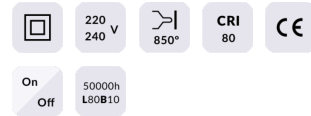

### Duo

Lavov reading light from the family Duo with a power of 2\*12W and a beam angle of 36°. With a real lumen output of 2400lm and an efficiency of 100lm/W. Made in Die cast aluminium and finished in white color.ON-OFF driver.

### Scheme

|                            |        |
|----------------------------|--------|
| <b>Product</b>             |        |
| Real power (W)             | 2*12   |
| Real luminous flux (Lm)    | 2400   |
| Luminous efficiency (Lm/W) | 100    |
| Beam angle (°)             | 36°    |
| IP                         | 65     |
| Colour                     | white  |
| Control gear included      | yes    |
| Control gear               | ON-OFF |
| Flicker Free               | Yes    |
| Light source               | LED    |
| Type of LED                | COB    |
| Colour temperature (K)     | 3000K  |
| Colour consistency (SDCM)  | 3      |
| CRI                        | >80    |