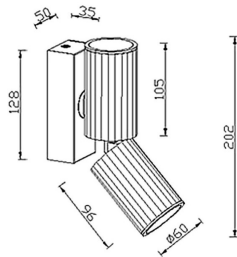

Duo

Lavov reading light from the family Duo with a power of 2*12W and a beam angle of 36°. With a real lumen output of 2400lm and an efficiency of 100lm/W. Made in Die cast aluminium and finished in white color.ON-OFF driver.

Item code	86.RL02.1321.01
Product type	Indoor
Category	Wall Fixtures & Reading lights
Family	Duo

Pictograms

Scheme

Product	
Real power (W)	2*12
Real luminous flux (Lm)	2400
Luminous efficiency (Lm/W)	100
Beam angle (°)	36°
IP	65
Colour	white
Control gear included	yes
Control gear	ON-OFF
Flicker Free	Yes
Colour temperature (K)	3000K
Colour consistency (SDCM)	<3
CRI	>80