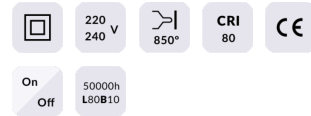

Duo

Lavov reading light from the family Duo with a power of 2*12W and a beam angle of 36°. With a real lumen output of 2400lm and an efficiency of 100lm/W. Made in Die cast aluminium and finished in white color.ON-OFF driver.

Item code	86.RL02.1321.01
Product type	Indoor
Category	Wall Fixtures & Reading lights
Family	Duo

Pictograms

Scheme

Product	
Real power (W)	2*12
Real luminous flux (Lm)	2400
Luminous efficiency (Lm/W)	100
Beam angle (°)	36°
IP	65
Colour	white
Control gear included	yes
Control gear	ON-OFF
Flicker Free	Yes
Light source	LED
Type of LED	COB
Colour temperature (K)	3000K
Colour consistency (SDCM)	3
CRI	>80