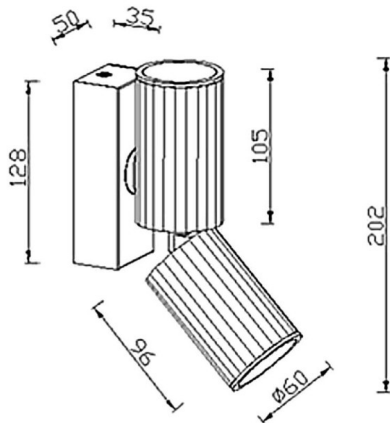

Duo

Lavov reading light from the family Duo with a power of 2*12W and a beam angle of 36°. With a real lumen output of 2400lm and an efficiency of 100lm/W. Made in Die cast aluminium and finished in white color.ON-OFF driver.

Item code	86.RL02.1321.01
Product type	Indoor
Category	Wall Fixtures & Reading lights
Family	Duo

Pictograms

Scheme

Product	
Real power (W)	2*12
Real luminous flux (Lm)	2400
Luminous efficiency (Lm/W)	100
Beam angle (°)	36°
IP	65
Colour	white
Control gear included	yes
Control gear	ON-OFF
Flicker Free	Yes
Light source	LED
Type of LED	COB
Colour temperature (K)	3000K
Colour consistency (SDCM)	3
CRI	>80