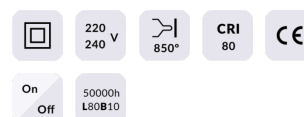

Duo

Lavov reading light from the family Duo with a power of 2*12W and a beam angle of 36°. With a real lumen output of 2400lm and an efficiency of 100lm/W. Made in Die cast aluminium and finished in white color.ON-OFF driver.

Item code	86.RL02.1321.01
Product type	Indoor
Category	Wall Fixtures & Reading lights
Family	Duo

Pictograms

Scheme

Product	
Real power (W)	2*12
Real luminous flux (Lm)	2400
Luminous efficiency (Lm/W)	100
Beam angle (°)	36°
IP	65
Colour	white
Control gear included	yes
Control gear	ON-OFF
Flicker Free	Yes
Colour temperature (K)	3000K
Colour consistency (SDCM)	<3
CRI	>80