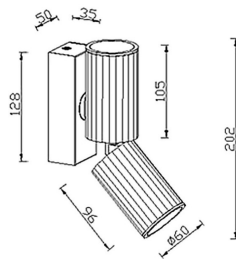

Duo

Lavov reading light from the family Duo with a power of 2*12W and a beam angle of 36°. With a real lumen output of 2400lm and an efficiency of 100lm/W. Made in Die cast aluminium and finished in white color.ON-OFF driver.

Item code	86.RL02.1321.01
Product type	Indoor
Category	Wall Fixtures & Reading lights

Family	Duo
---------------	------------

Pictograms	

Scheme

Product	
Real power (W)	2*12
Real luminous flux (Lm)	2400
Luminous efficiency (Lm/W)	100
Beam angle (°)	36°
IP	65
Colour	white
Control gear included	yes
Control gear	ON-OFF
Flicker Free	Yes
Colour temperature (K)	3000K
Colour consistency (SDCM)	<3
CRI	>80