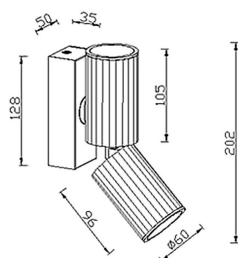

Duo

Lavov reading light from the family Duo with a power of 2*12W and a beam angle of 36°. With a real lumen output of 2400lm and an efficiency of 100lm/W. Made in Die cast aluminium and finished in white color.ON-OFF driver.

Item code	86.RL02.1321.01
Product type	Indoor
Category	Wall Fixtures & Reading lights
Family	Duo

Pictograms

Scheme

Product	
Real power (W)	2*12
Real luminous flux (Lm)	2400
Luminous efficiency (Lm/W)	100
Beam angle (°)	36°
IP	65
Colour	white
Control gear included	yes
Control gear	ON-OFF
Flicker Free	Yes
Colour temperature (K)	3000K
Colour consistency (SDCM)	<3
CRI	>80