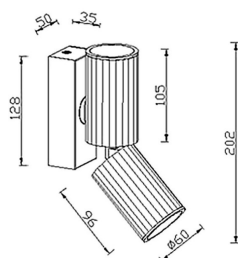

Duo

Lavov reading light from the family Duo with a power of 2*12W and a beam angle of 36°. With a real lumen output of 2400lm and an efficiency of 100lm/W. Made in Die cast aluminium and finished in black color.ON-OFF driver.

Item code	86.RL02.1321.02
Product type	Indoor
Category	Wall Fixtures & Reading lights
Family	Duo

Pictograms

Scheme

Product	
Real power (W)	2*12
Real luminous flux (Lm)	2400
Luminous efficiency (Lm/W)	100
Beam angle (°)	36°
IP	65
Colour	black
Control gear included	yes
Control gear	ON-OFF
Flicker Free	Yes
Colour temperature (K)	3000K
Colour consistency (SDCM)	<3
CRI	>80