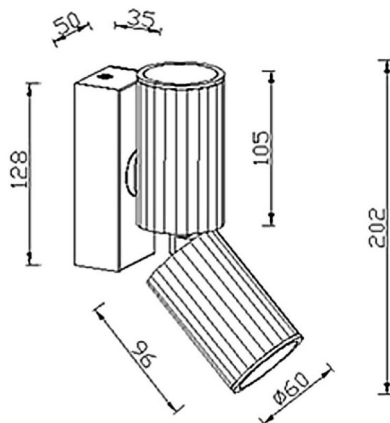

Duo

Lavov reading light from the family Duo with a power of 2*12W and a beam angle of 36°. With a real lumen output of 2400lm and an efficiency of 100lm/W. Made in Die cast aluminium and finished in black color.ON-OFF driver.

Item code	86.RL02.1321.02
Product type	Indoor
Category	Wall Fixtures & Reading lights
Family	Duo

Pictograms

Scheme

Product	
Real power (W)	2*12
Real luminous flux (Lm)	2400
Luminous efficiency (Lm/W)	100
Beam angle (°)	36°
IP	65
Colour	black
Control gear included	yes
Control gear	ON-OFF
Flicker Free	Yes
Light source	LED
Type of LED	COB
Colour temperature (K)	3000K
Colour consistency (SDCM)	3
CRI	>80