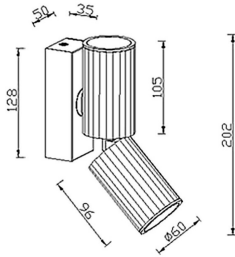

Duo

Lavov reading light from the family Duo with a power of 2*12W and a beam angle of 36°. With a real lumen output of 2400lm and an efficiency of 100lm/W. Made in Die cast aluminium and finished in black color.ON-OFF driver.

Item code	86.RL02.1321.02
Product type	Indoor
Category	Wall Fixtures & Reading lights
Family	Duo

Pictograms

Scheme

Product

Real power (W)	2*12
Real luminous flux (Lm)	2400
Luminous efficiency (Lm/W)	100
Beam angle (°)	36°
IP	65
Colour	black
Control gear included	yes
Control gear	ON-OFF
Flicker Free	Yes
Colour temperature (K)	3000K
Colour consistency (SDCM)	<3
CRI	>80