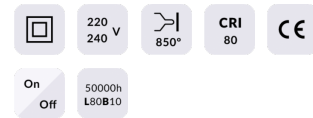

Duo

Lavov reading light from the family Duo with a power of 2*12W and a beam angle of 36°. With a real lumen output of 2400lm and an efficiency of 100lm/W. Made in Die cast aluminium and finished in black color.ON-OFF driver.

Item code	86.RL02.1321.02
Product type	Indoor
Category	Wall Fixtures & Reading lights
Family	Duo

Pictograms

Scheme

Product	
Real power (W)	2*12
Real luminous flux (Lm)	2400
Luminous efficiency (Lm/W)	100
Beam angle (°)	36°
IP	65
Colour	black
Control gear included	yes
Control gear	ON-OFF
Flicker Free	Yes
Light source	LED
Type of LED	COB
Colour temperature (K)	3000K
Colour consistency (SDCM)	3
CRI	>80