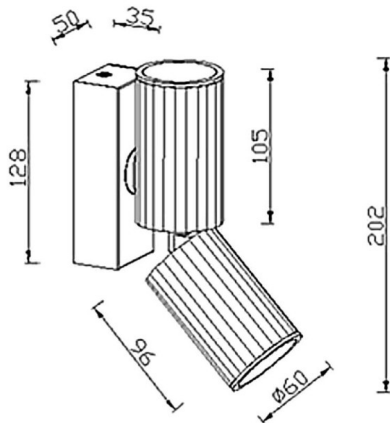

Duo

Lavov reading light from the family Duo with a power of 2*12W and a beam angle of 36°. With a real lumen output of 2400lm and an efficiency of 100lm/W. Made in Die cast aluminium and finished in black color.ON-OFF driver.

Item code	86.RL02.1321.02
Product type	Indoor
Category	Wall Fixtures & Reading lights
Family	Duo

Pictograms

Scheme

Product	
Real power (W)	2*12
Real luminous flux (Lm)	2400
Luminous efficiency (Lm/W)	100
Beam angle (°)	36°
IP	65
Colour	black
Control gear included	yes
Control gear	ON-OFF
Flicker Free	Yes
Light source	LED
Type of LED	COB
Colour temperature (K)	3000K
Colour consistency (SDCM)	3
CRI	>80