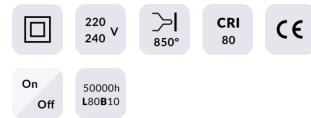

Duo

Lavov reading light from the family Duo with a power of 2*12W and a beam angle of 36°. With a real lumen output of 2400lm and an efficiency of 100lm/W. Made in Die cast aluminium and finished in black color.ON-OFF driver.

Item code	86.RL02.1321.02
Product type	Indoor
Category	Wall Fixtures & Reading lights
Family	Duo

Pictograms

Scheme

Product	
Real power (W)	2*12
Real luminous flux (Lm)	2400
Luminous efficiency (Lm/W)	100
Beam angle (°)	36°
IP	65
Colour	black
Control gear included	yes
Control gear	ON-OFF
Flicker Free	Yes
Light source	LED
Type of LED	COB
Colour temperature (K)	3000K
Colour consistency (SDCM)	3
CRI	>80