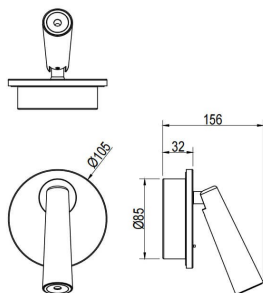

Click

Lavov Reading lamp fixture from the family Click with a power of 6W and an optics 36 degrees . CCT 3000K. With a total lumen output of 480 lm and a luminous efficiency of 80lm/W. ON/OFF driver. Made in die cast aluminum and finished in white color.

Item code	86.RL03.1321.01
Product type	Indoor
Category	Wall Fixtures & Reading lights
Family	Click

Pictograms

Scheme

Product	
Real power (W)	6
Real luminous flux (Lm)	480
Luminous efficiency (Lm/W)	80
Beam angle (°)	36
Colour	white
Control gear included	Yes
Control gear	ON/OFF
Flicker Free	Yes
Colour temperature (K)	3000
Colour consistency (SDCM)	<3
CRI	>80