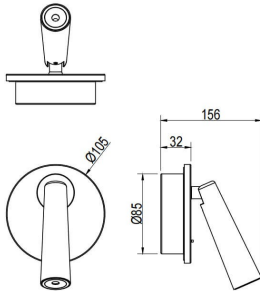

Click

Lavov Reading lamp fixture from the family Click with a power of 6W and an optics 36 degrees . CCT 3000K. With a total lumen output of 480 lm and a luminous efficiency of 80lm/W. ON/OFF driver. Made in die cast aluminum and finished in white color.

Item code	86.RL03.1321.01
Product type	Indoor
Category	Wall Fixtures & Reading lights
Family	Click

Pictograms

Scheme

Product	
Real power (W)	6
Real luminous flux (Lm)	480
Luminous efficiency (Lm/W)	80
Beam angle (°)	36
Colour	white
Control gear included	Yes
Control gear	ON/OFF
Flicker Free	Yes
Colour temperature (K)	3000
Colour consistency (SDCM)	<3
CRI	>80